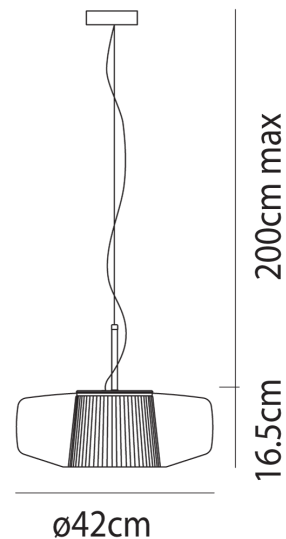

## Plisse Pendant

by Chiaramonte &amp; Marin

Plisse, a pendant lamp with an LED source, exhibits a sophisticated design reminiscent of the graceful movement of jellyfish. The oversized blown glass diffuser encapsulates an inner fabric lampshade, creating a play of transparencies, shades, and textures. Its elegant silhouette and the meticulous interplay of materials make Plisse a distinctive and refined addition to any space it graces. Available in various finish combinations.

### Product Dimensions

<b>Materials</b>	Blown glass	<b>Source</b>	12W LED	<b>Colour Temp</b>	3000K
<b>Output</b>	1600lm	<b>CRI</b>	>90	<b>IP Rating</b>	IP20
<b>Dimming</b>	PHASE CUT	<b>Notes</b>	200cm max drop		