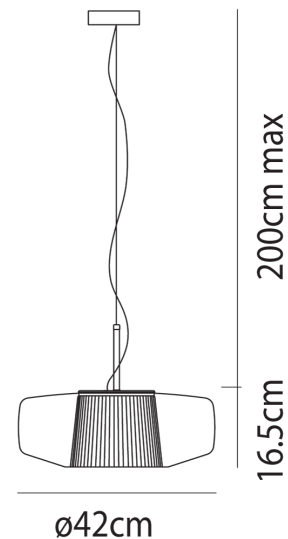

## Plisse Pendant

by Chiaramonte &amp; Marin

Plisse, a pendant lamp with an LED source, exhibits a sophisticated design reminiscent of the graceful movement of jellyfish. The oversized blown glass diffuser encapsulates an inner fabric lampshade, creating a play of transparencies, shades, and textures. Its elegant silhouette and the meticulous interplay of materials make Plisse a distinctive and refined addition to any space it graces. Available in various finish combinations.

### Product Dimensions

<b>Materials</b>	Blown glass	<b>Source</b>	12W LED	<b>Colour Temp</b>	3000K
<b>Output</b>	1600lm	<b>CRI</b>	>90	<b>IP Rating</b>	IP20
<b>Dimming</b>	PHASE CUT	<b>Notes</b>	200cm max drop		