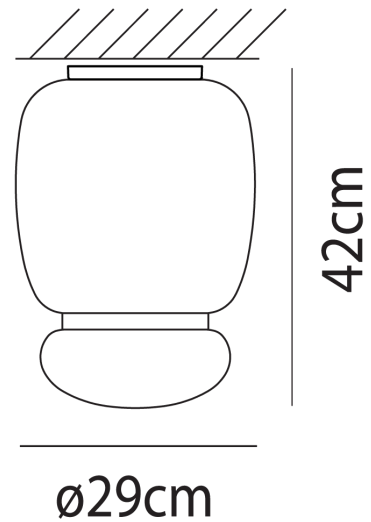

## Faro Ceiling Light

by Oriano Favaretto

The Faro ceiling light, by Oriano Favaretto for Vistosi, draws inspiration from lighthouses, serving as a symbolic link between sea and land. Two glasses, one with a transparent finish evoking the Venetian lagoon, and the other glossy white representing the mainland, are united by a metal ring—a central and safe lighthouse element. Concealed within the white glass is an LED light source, offering a diffused and non-sparking glow. Faro, a visible design centerpiece, stands out in any space, embodying stability and recognition from all angles. Available in a variety of finish options.

<b>Designer</b>	Oriano Favaretto
<b>Supplier</b>	Vistosi
<b>Country</b>	Italy
<b>SKU</b>	VI PL/FARO/G/BLACK/CRYSTAL/WHITE
<b>Size</b>	Large
<b>Glass Finish</b>	Crystal
<b>Metal Finish</b>	Black

Product Dimensions

<b>Materials</b>	Blown glass	<b>Source</b>	13W LED	<b>Colour Temp</b>	3000k
<b>Output</b>	2000lm	<b>CRI</b>	>90	<b>IP Rating</b>	IP20
<b>Dimming</b>	PHASE CUT				