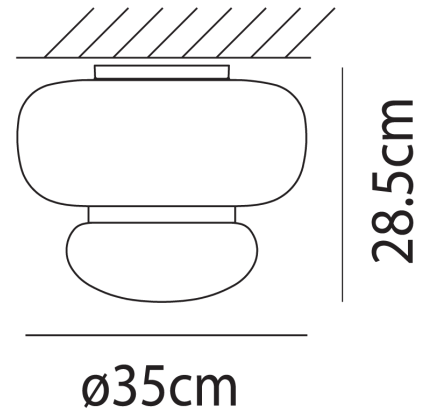

## Faro Ceiling Light

by Oriano Favaretto

The Faro ceiling light, by Oriano Favaretto for Vistosi, draws inspiration from lighthouses, serving as a symbolic link between sea and land. Two glasses, one with a transparent finish evoking the Venetian lagoon, and the other glossy white representing the mainland, are united by a metal ring—a central and safe lighthouse element. Concealed within the white glass is an LED light source, offering a diffused and non-sparking glow. Faro, a visible design centerpiece, stands out in any space, embodying stability and recognition from all angles. Available in a variety of finish options.

<b>Designer</b>	Oriano Favaretto
<b>Supplier</b>	Vistosi
<b>Country</b>	Italy
<b>SKU</b>	VI PL/FARO/P/BLACK/CRYSTAL/WHITE
<b>Size</b>	Small
<b>Glass Finish</b>	Crystal
<b>Metal Finish</b>	Black

Product Dimensions

<b>Materials</b>	Blown glass	<b>Source</b>	13W LED	<b>Colour Temp</b>	3000k
<b>Output</b>	2000lm	<b>CRI</b>	>90	<b>IP Rating</b>	IP20
<b>Dimming</b>	PHASE CUT				