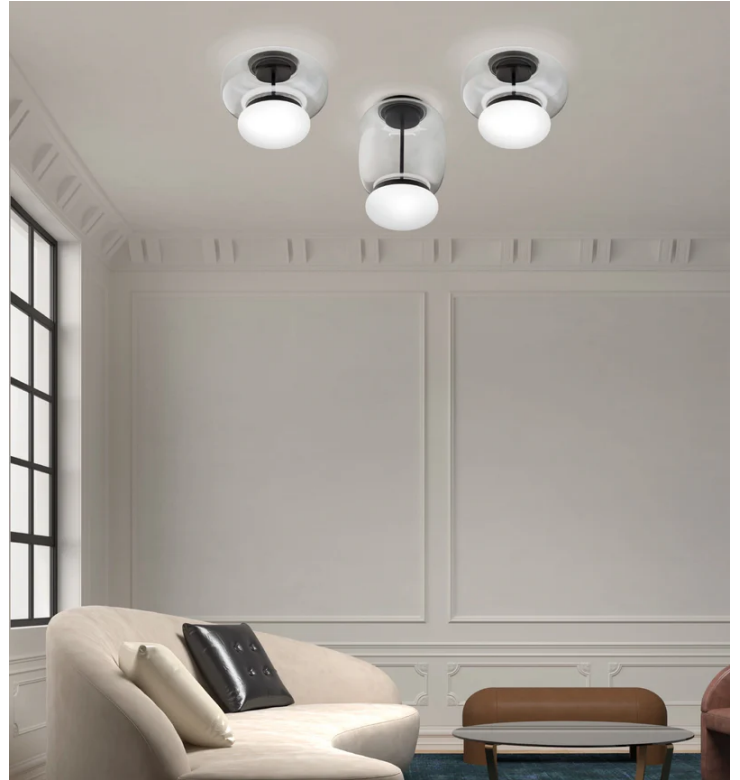

## Faro Ceiling Light

by Oriano Favaretto

The Faro ceiling light, by Oriano Favaretto for Vistosi, draws inspiration from lighthouses, serving as a symbolic link between sea and land. Two glasses, one with a transparent finish evoking the Venetian lagoon, and the other glossy white representing the mainland, are united by a metal ring—a central and safe lighthouse element. Concealed within the white glass is an LED light source, offering a diffused and non-sparking glow. Faro, a visible design centerpiece, stands out in any space, embodying stability and recognition from all angles. Available in a variety of finish options.

<b>Designer</b>	Oriano Favaretto
<b>Supplier</b>	Vistosi
<b>Country</b>	Italy
<b>SKU</b>	VI PL/FARO/P/BLACK/CRYSTAL/WHITE
<b>Size</b>	Small
<b>Glass Finish</b>	Crystal
<b>Metal Finish</b>	Black

Product Dimensions