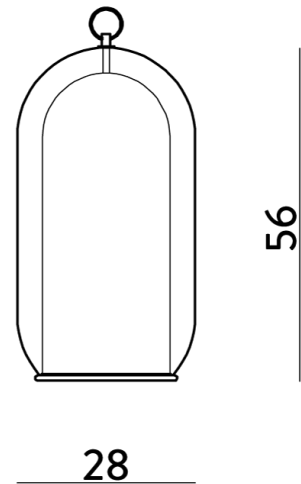

### Product Dimensions

<b>Materials</b>	Blown glass, metal	<b>Source</b>	1 x E27 60W (Max)	<b>IP Rating</b>	IP20
<b>Dimming</b>	Dependent on globe				