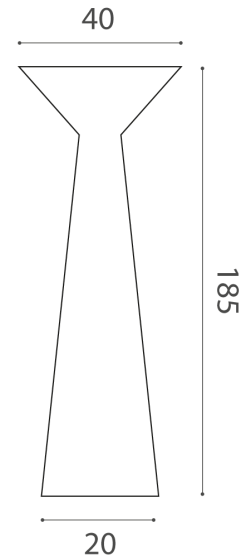

### Product Dimensions

<b>Materials</b>	Metal sheet body, plastic diffuser
<b>Output</b>	3400lm

<b>Source</b>	22W LED
<b>CRI</b>	90

<b>Colour Temp</b>	3000K
<b>Dimming</b>	Dimmer on cable