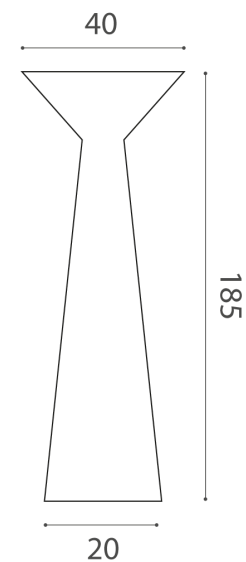

IC PT/LAMA/GLOSS BLACK/WHITE

Lama Floor Lamp

by Giulio Cappellini & Leonardo Talarico

The Lama floor lamp collection is designed for modern spaces. Lama is composed of a slender metal sheet with a plastic upper closure forming a sleek contemporary shape. An LED source produces a diffused light, with cable dimmer for added control. Its simple yet textured design makes it ideal for homes and hospitality. Available in a variety of painted finish options.

Designer	Giulio Cappellini & Leonardo Talarico
Supplier	Icone
Country	Italy
SKU	IC PT/LAMA/GLOSS BLACK/WHITE
Finish	Gloss Black

Product Dimensions

Materials Metal sheet body, plastic diffuser

Source 22W LED