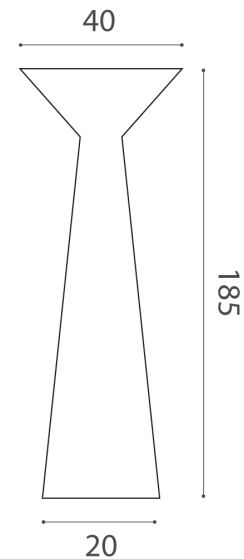

### Product Dimensions

<b>Materials</b>	Metal sheet body, plastic diffuser	<b>Source</b>	22W LED	<b>Colour Temp</b>	3000K
<b>Output</b>	3400lm	<b>CRI</b>	90	<b>Dimming</b>	Dimmer on cable