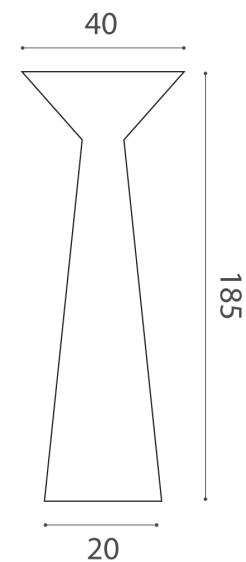

IC PT/LAMA/GLOSS BLACK/WHITE

Lama Floor Lamp

by Giulio Cappellini & Leonardo Talarico

The Lama floor lamp collection is designed for modern spaces. Lama is composed of a slender metal sheet with a plastic upper closure forming a sleek contemporary shape. An LED source produces a diffused light, with cable dimmer for added control. Its simple yet textured design makes it ideal for homes and hospitality. Available in a variety of painted finish options.

Product Dimensions

| | |
|------------------|------------------------------------|
| Materials | Metal sheet body, plastic diffuser |
| Output | 3400lm |

| | |
|---------------|---------|
| Source | 22W LED |
| CRI | 90 |