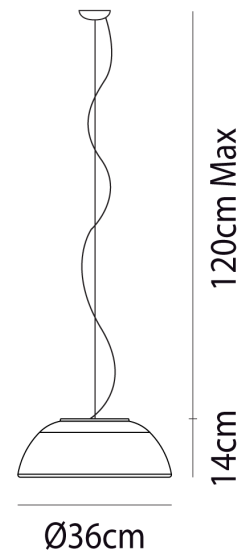

VI S/INFINITA/36

Infinita Pendant Light

by Renato Toso, Noti Massari E Associatti

The Infinita is an elegant collection of pendant lights with mouth blown murano glass shades by Vistosi. The shape of the satin glass diffuser evenly distributes light within a space. The Infinita is available in various sizes with in-built LED or E27 lampholder version.

Designer	Renato Toso, Noti Massari E Associatti
Supplier	Vistosi
Country	Italy
SKU	VI S/INFINITA/36
Size	36cm
Version	E27

Product Dimensions

Weight	3.5kg
IP Rating	IP20

Materials	Blown Glass
Dimming	Dependent on globe

Source	1 x E27 70W (Max)
Notes	Max drop 120cm