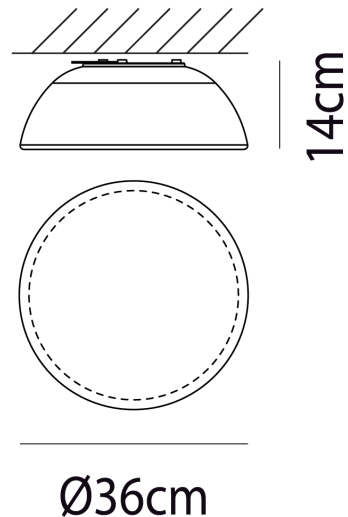

VI PL/INFINITA/36

Infinita Ceiling Wall Light

by Renato Toso, Noti Massari E Associatti

Infinita is an elegant collection of flush mount lights with mouth blown murano glass shades and metal bases. Infinita can be installed as ceiling or wall light. The shape of the satin glass diffuser evenly distributes light within a space. Available 3 sizes with satin white finish.

Designer	Renato Toso, Noti Massari E Associatti
Supplier	Vistosi
Country	Italy
SKU	VI PL/INFINITA/36
Size	36cm
Version	E27

Product Dimensions

Weight	3kg
IP Rating	IP20

Materials	Blown Glass
Dimming	Dependent on globe

Source	1 x E27 77W (Max)
---------------	-------------------