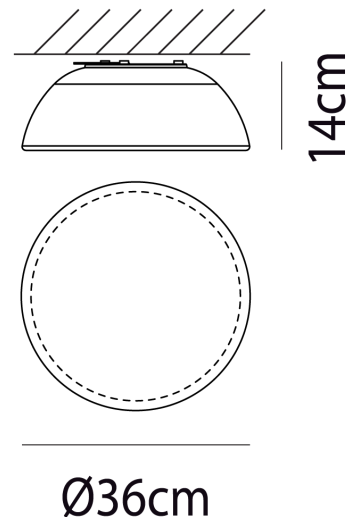

VI PL/INFINITA/36

Infinita Ceiling Wall Light

by Renato Toso, Noti Massari E Associati

Infinita is an elegant collection of flush mount lights with mouth blown murano glass shades and metal bases. Infinita can be installed as ceiling or wall light. The shape of the satin glass diffuser evenly distributes light within a space. Available 3 sizes with satin white finish.

Designer	Renato Toso, Noti Massari E Associati
Supplier	Vistosi
Country	Italy
SKU	VI PL/INFINITA/36
Size	36cm
Version	E27

Product Dimensions

Weight	3kg
IP Rating	IP20

Materials	Blown Glass
Dimming	Dependent on globe

Source	1 x E27 77W (Max)
---------------	-------------------