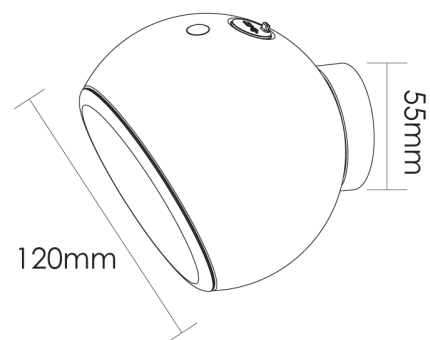

## Mag Wall/Ceiling Bundle

by Studio Italia

Mag is a portable, rechargeable LED light. Mag attaches to its base through a strong magnetic contact, allowing the light to be adjusted to any angle while being easy to remove when it is needed elsewhere. Mag is equipped with a built-in 1.5W LED and features a 3-step dimmer switch. Powered by a rechargeable lithium battery which provides a up to 5hrs illumination on full power, or up to 20hrs on low. An impeccable build quality with a class III IP44 rating means Mag is water resistant and can be used as a temporary outdoor light for camping or the patio. Mag Bundle includes the Mag Light with 2 x bases which can be installed on wall or ceilings. Available now for the special price of \$89 only while stocks last.

### Product Dimensions

<b>Materials</b>	Aluminium	<b>Source</b>	1.5W LED	<b>Colour Temp</b>	2700K
<b>Output</b>	100lm	<b>CRI</b>	80	<b>IP Rating</b>	IP44
<b>Notes</b>	Includes Mag light, 2x wall base. Attaches to base via magnetic contact. Rechargeable via a standard USB type-C cable.				