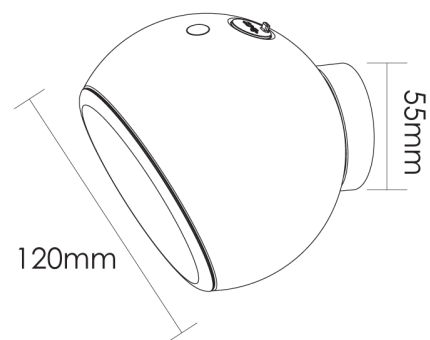

SI MAG/PORTABLE/LED/WALL-CEILING BUNDLE

Mag Wall/Ceiling Bundle

by Studio Italia

Mag is a portable, rechargeable LED light. Mag attaches to its base through a strong magnetic contact, allowing the light to be adjusted to any angle while being easy to remove when it is needed elsewhere. Mag is equipped with a built-in 1.5W LED and features a 3-step dimmer switch. Powered by a rechargeable lithium battery which provides a up to 5hrs illumination on full power, or up to 20hrs on low. An impeccable build quality with a class III IP44 rating means Mag is water resistant and can be used as a temporary outdoor light for camping or the patio. Mag Bundle includes the Mag Light with 2 x bases which can be installed on wall or ceilings. Available now for the special price of \$89 only while stocks last.

Supplier	Studio Italia
Country	China
SKU	SI MAG/PORTABLE/LED/WALL-CEILING BUNDLE
Finish	Black

Product Dimensions

Materials	Aluminium	Source	1.5W LED	Colour Temp	2700K
Output	100lm	CRI	80	IP Rating	IP44
Notes	Includes Mag light, 2x wall base. Attaches to base via magnetic contact. Rechargeable via a standard USB type-C cable.				