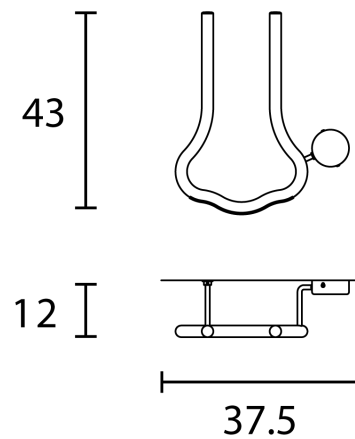

<b>Designer</b>	Nava + Arosio Studio
<b>Supplier</b>	Masiero
<b>Country</b>	Italy
<b>SKU</b>	MAS A/VISIO/M3
<b>Version</b>	Nose

### Product Dimensions

<b>Materials</b>	Painted metal structure. Opal white murano triplex glass diffuser.	<b>Source</b>	5.5W LED	<b>Colour Temp</b>	3000K
<b>Output</b>	645lm	<b>CRI</b>	>90	<b>Emission</b>	Diffused
<b>IP Rating</b>	IP20	<b>Dimming</b>	Non-dimmable		