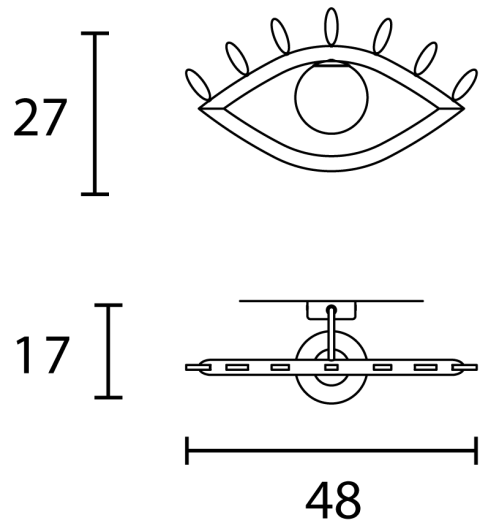

MAS A/VISIO/M1

Visio Wall Light

by Nava + Arosio Studio

Combining the architectural and the glamorous, Visio has been designed as an homage to the iconographic apparatus and expressiveness of the face. With layers of meaning to be discovered from a range of different configurations, Visio can be used to generate a face in its entirety, or through compositions of mouths, noses, ears and eyes. Each component consists of a painted metal structure in polished dark chocolate tones, with an opal white Murano triplex glass diffuser and LED source.

Designer	Nava + Arosio Studio
Supplier	Masiero
Country	Italy
SKU	MAS A/VISIO/M1
Version	Eye

Product Dimensions

Materials	Painted metal structure. Opal white murano triplex glass diffuser.	Source	5.5W LED	Colour Temp	3000K
Output	645lm	CRI	>90	Emission	Diffused
IP Rating	IP20	Dimming	Non-dimmable		