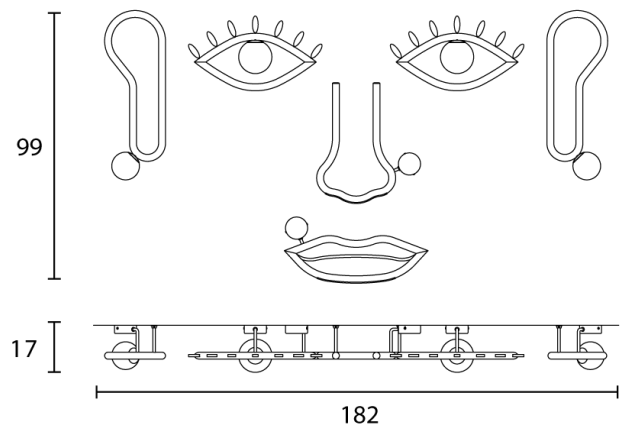

MAS A/VISIO/FULL

Visio Full Wall Light

by Nava + Arosio Studio

Combining the architectural and the glamorous, Visio has been designed as an homage to the iconographic apparatus and expressiveness of the face. With layers of meaning to be discovered from a range of different configurations, Visio can be used to generate a face in its entirety, or through compositions of mouths, noses, eyes. Each component consists of a painted metal structure in polished dark chocolate tones, with an opal white Murano triplex glass diffuser and LED source. Visio full utilises a combined mount for optimised installation.

Designer	Nava + Arosio Studio
Supplier	Masiero
Country	Italy
SKU	MAS A/VISIO/FULL
Finish	Chocolate

Product Dimensions

Materials	Painted metal structure. Opal white murano triplex glass diffuser.	Source	32.6W LED	Colour Temp	3000K
Output	3673lm	CRI	>90	Emission	Diffused
IP Rating	IP20	Dimming	Non-dimmable		