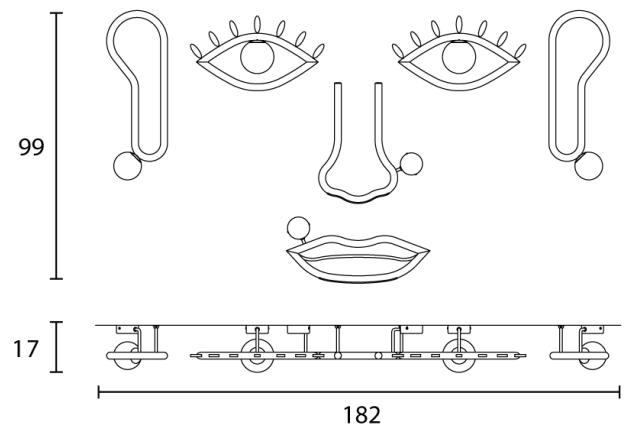

MAS A/VISIO/FULL

Visio Full Wall Light

by Nava + Arosio Studio

Combining the architectural and the glamorous, Visio has been designed as an homage to the iconographic apparatus and expressiveness of the face. With layers of meaning to be discovered from a range of different configurations, Visio can be used to generate a face in its entirety, or through compositions of mouths, noses, eyes and ears. Each component consists of a painted metal structure in polished dark chocolate tones, with an opal white Murano triplex glass diffuser and LED source. Visio full utilises a combined mount for optimised installation.

Designer	Nava + Arosio Studio
Supplier	Masiero
Country	Italy
SKU	MAS A/VISIO/FULL
Finish	Chocolate

Product Dimensions

Materials	Painted metal structure. Opal white murano triplex glass diffuser.	Source	32.6W LED	Colour Temp	3000K
Output	3673lm	CRI	>90	Emission	Diffused
IP Rating	IP20	Dimming	Non-dimmable		