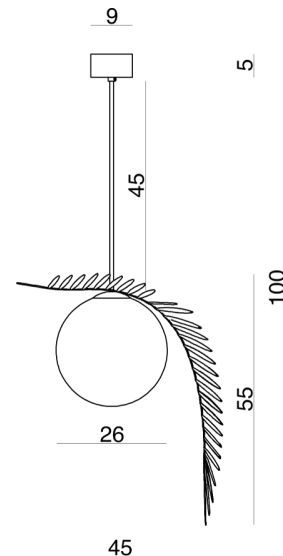

CT S/VEGETAL/PALMA/GOLD/TOBACCO

Vegetal Palma Pendant

by Marcantonio Raimondi Malerba

The PALMA lamp, part of the VEGETAL collection by Cangiini & Tucci, has the power to grab attention in any space in which it is hung. Designed around the concept that there can be no life without light, the Palma recreates the feeling of light filtering through leaves. Harmoniously blending sculptural metal elements with the finest Italian blown glass, the Palma oozes total sophistication. Available in satin gold and black satin nickel finishes, the Palma also comes with a variety of coloured transparent glass diffusers.

Designer	Marcantonio Raimondi Malerba
Supplier	Cangiini & Tucci
Country	Italy
SKU	CT S/VEGETAL/PALMA/GOLD/TOBACCO
Metal Finish	Gold
Glass Finish	Tobacco

Product Dimensions

Materials	Blown Glass	Source	6W LED	Colour Temp	3000K
Output	866lm	CRI	90	IP Rating	IP20
Dimming	PHASE				