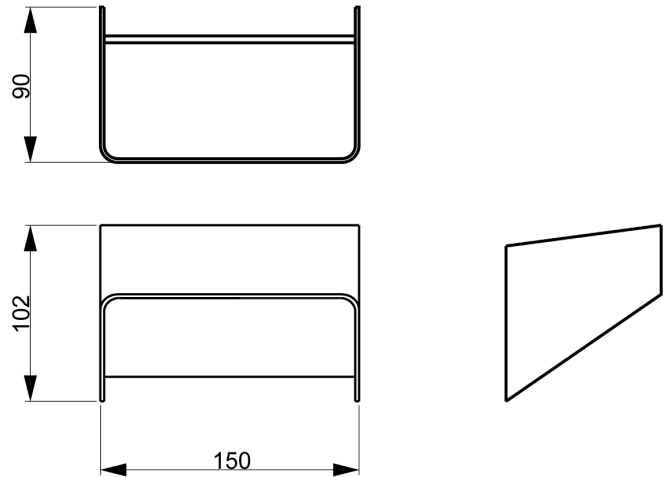

### Product Dimensions

<b>Materials</b>	Metal	<b>Source</b>	9 x 0.5W LED	<b>Colour Temp</b>	2850K
<b>Output</b>	210lm	<b>Dimming</b>	No		