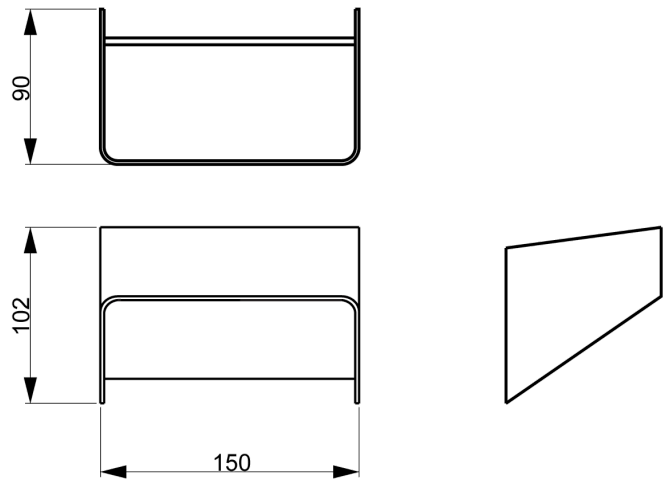

SI A/LOUVRE/WH

Louvre Wall Light

by

The Louvre LED Wall Light provides a gentle soft wash of light against walls, creating a subtle indirect lighting effect. Suitable for living area and bedroom applications.

Supplier	Studio Italia
Country	China
SKU	SI A/LOUVRE/WH
Finish	White

Product Dimensions

Materials	Metal
Output	210lm

Source	9 x 0.5W LED
Dimming	No

Colour Temp	2850K
--------------------	-------