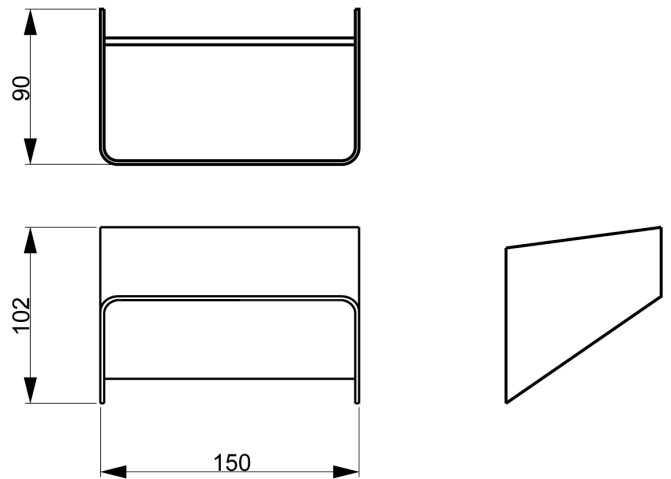

SI A/LOUVRE/WH

Louvre Wall Light

by Studio Italia

The Louvre LED Wall Light provides a gentle soft wash of light against walls, creating a subtle indirect lighting effect. Suitable for living area and bedroom applications.

Supplier	Studio Italia
Country	China
SKU	SI A/LOUVRE/WH
Finish	White

Product Dimensions

Materials	Metal
Output	210lm

Source	9 x 0.5W LED
Dimming	No

Colour Temp	2850K
--------------------	-------