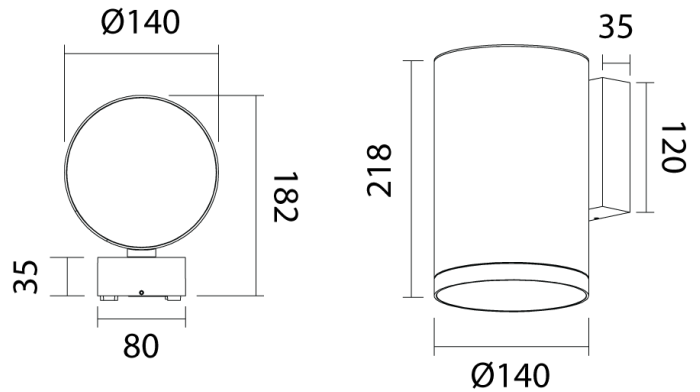

SI A/CODY/30W/60D/ANT

Cody Outdoor Wall Light

by

Featuring high-quality construction and a minimalist aesthetic, Cody is a heavy-duty exterior wall light specially designed for commercial projects. Cody is built to withstand harsh exterior conditions, with ingress protection of IP65, impact protection of IK08, and a sturdy aluminium body with anti-corrosive coating. Available in anthracite finish with a 60-degree reflector, Cody emits a high-powered light and can be installed as an uplight or downlight. Optional 24-degree and 36-degree reflectors are available on request. Cody is ideally suited for large-scale commercial applications, such as building facades.

Supplier	Studio Italia
Country	China
SKU	SI A/CODY/30W/60D/ANT
Finish	Anthracite

Product Dimensions

Materials	Aluminium
Output	3400lm
IP Rating	IP65 / IK08

Source	30W LED
CRI	>80
Dimming	Non-Dimmable

Colour Temp	3000K
Emission	Up or down