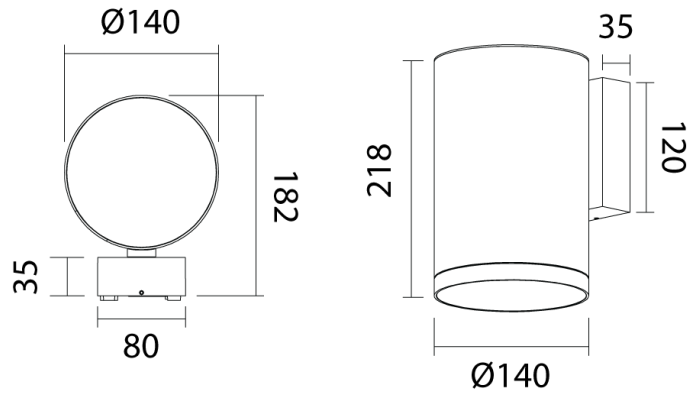

SI A/CODY/30W/60D/ANT

Cody Outdoor Wall Light

by

Featuring high-quality construction and a minimalist aesthetic, Cody is a heavy-duty exterior wall light specially designed for commercial projects. Cody is built to withstand harsh exterior conditions, with ingress protection of IP65, impact protection of IK08, and a sturdy aluminium body with anti-corrosive coating. Available in anthracite finish with a 60-degree reflector, Cody emits a high-powered light and can be installed as an uplight or downlight. Optional 24-degree and 36-degree reflectors are available on request. Cody is ideally suited for large-scale commercial applications, such as building facades.

Supplier	Studio Italia
Country	China
SKU	SI A/CODY/30W/60D/ANT
Finish	Anthracite

Product Dimensions

Materials	Aluminium
Output	3400lm
IP Rating	IP65 / IK08

Source	30W LED
CRI	>80
Dimming	Non-Dimmable

Colour Temp	3000K
Emission	Up or down