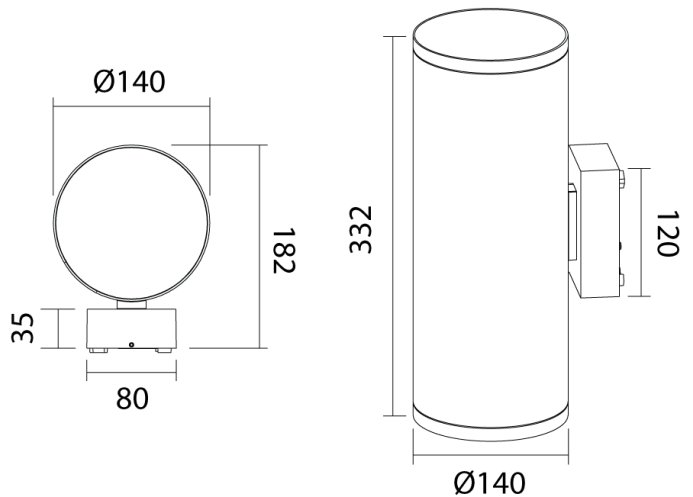

SI A/CODY/DBL/2x24W/60D/ANT

Cody Double Outdoor Wall Light

by

Featuring high-quality construction and a minimalist aesthetic, the Cody Double is a heavy-duty exterior wall light specially designed for commercial projects. Cody is built to withstand harsh exterior conditions, with ingress protection of IP65, impact protection of IK08, and a sturdy aluminium body with anti-corrosive coating. Available in anthracite finish with a 60-degree reflector, Cody emits a high-powered light both upwards and downwards. Optional 24-degree and 36-degree reflectors are available on request. Cody is ideally suited for large-scale commercial applications, such as building facades.

Supplier	Studio Italia
Country	China
SKU	SI A/CODY/DBL/2x24W/60D/ANT
Finish	Anthracite

Product Dimensions

Materials	Aluminium	Source	2 x 24W LED	Colour Temp	3000K
Output	5400lm	CRI	>80	Emission	Up and down
IP Rating	IP64 / IK08	Dimming	Non-Dimmable		