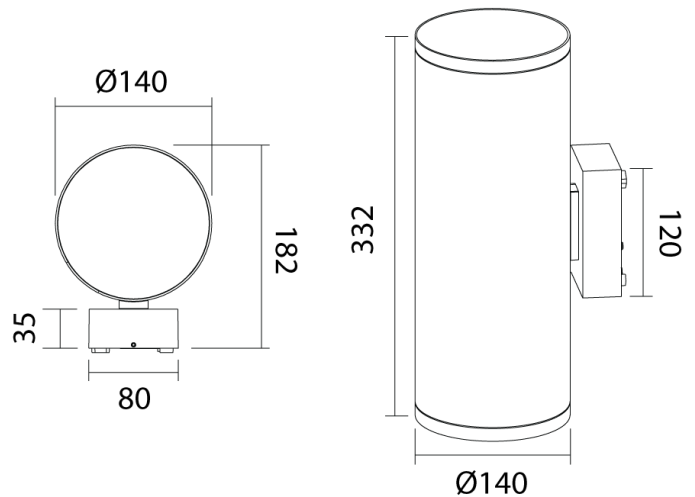

## Cody Double Outdoor Wall Light

by

Featuring high-quality construction and a minimalist aesthetic, the Cody Double is a heavy-duty exterior wall light specially designed for commercial projects. Cody is built to withstand harsh exterior conditions, with ingress protection of IP65, impact protection of IK08, and a sturdy aluminium body with anti-corrosive coating. Available in anthracite finish with a 60-degree reflector, Cody emits a high-powered light both upwards and downwards. Optional 24-degree and 36-degree reflectors are available on request. Cody is ideally suited for large-scale commercial applications, such as building facades.

<b>Supplier</b>	Studio Italia
<b>Country</b>	China
<b>SKU</b>	SI A/CODY/DBL/2x24W/60D/ANT
<b>Finish</b>	Anthracite

Product Dimensions

<b>Materials</b>	Aluminium	<b>Source</b>	2 x 24W LED	<b>Colour Temp</b>	3000K
<b>Output</b>	5400lm	<b>CRI</b>	>80	<b>Emission</b>	Up and down
<b>IP Rating</b>	IP64 / IK08	<b>Dimming</b>	Non-Dimmable		