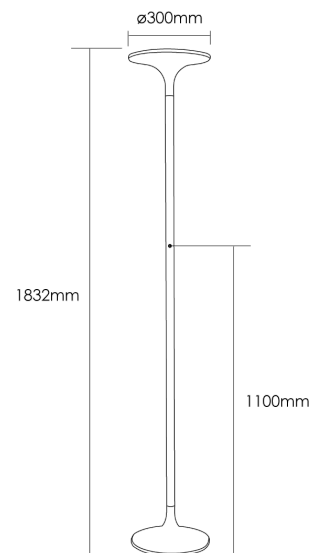

SI PT/ROMA/BLACK

Roma Floor Lamp

by

Roma is an LED floor lamp ideal for modern spaces. The hourglass design is clean and simple, bringing a contemporary elegance to a room. A high output 33W SMD LED source and flat diffuser provides widespread ambient illumination, while the stem is equipped with touch dimmer switch for easy operation. Available in black or white finish.

Supplier	Studio Italia
Country	China
SKU	SI PT/ROMA/BLACK
Finish	Black

Product Dimensions

Materials	Aluminium	Source	33W LED	Colour Temp	3000K
Output	4200lm	CRI	80	IP Rating	IP20
Dimming	Continuous push button dimmer				