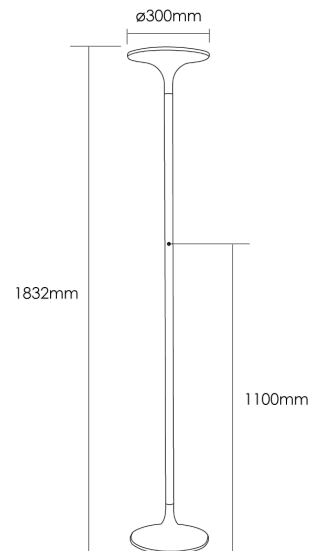

## Roma Floor Lamp

by Studio Italia

Roma is an LED floor lamp ideal for modern spaces. The hourglass design is clean and simple, bringing a contemporary elegance to a room. A high output 33W SMD LED source and flat diffuser provides widespread ambient illumination, while the stem is equipped with touch dimmer switch for easy operation. Available in white finish.

### Product Dimensions

<b>Materials</b>	Aluminium	<b>Source</b>	33W LED	<b>Colour Temp</b>	3000K
<b>Output</b>	4200lm	<b>CRI</b>	80	<b>IP Rating</b>	IP20
<b>Dimming</b>	Continuous push button dimmer				