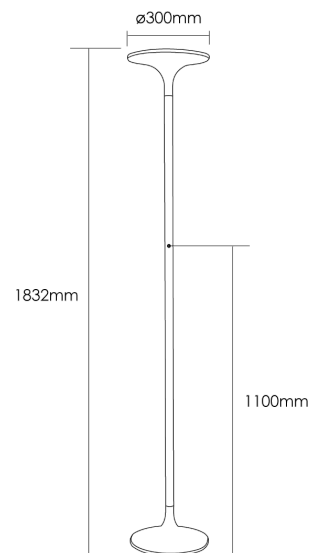

SI PT/ROMA/WHITE

Roma Floor Lamp

by

Roma is an LED floor lamp ideal for modern spaces. The hourglass design is clean and simple, bringing a contemporary elegance to a room. A high output 33W SMD LED source and flat diffuser provides widespread ambient illumination, while the stem is equipped with touch dimmer switch for easy operation. Available in black or white finish.

Supplier	Studio Italia
Country	China
SKU	SI PT/ROMA/WHITE
Finish	White

Product Dimensions

Materials	Aluminium	Source	33W LED	Colour Temp	3000K
Output	4200lm	CRI	80	IP Rating	IP20
Dimming	Continuous push button dimmer				