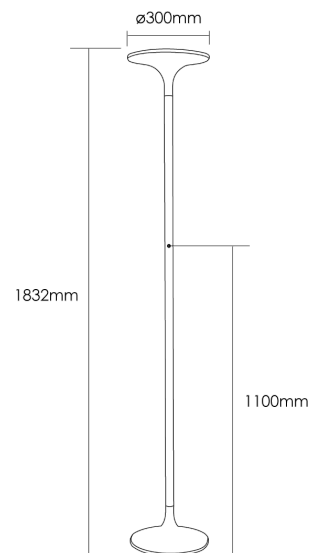

## Roma Floor Lamp

by

Roma is an LED floor lamp ideal for modern spaces. The hourglass design is clean and simple, bringing a contemporary elegance to a room. A high output 33W SMD LED source and flat diffuser provides widespread ambient illumination, while the stem is equipped with touch dimmer switch for easy operation. Available in black or white finish.

### Product Dimensions

<b>Materials</b>	Aluminium	<b>Source</b>	33W LED	<b>Colour Temp</b>	3000K
<b>Output</b>	4200lm	<b>CRI</b>	80	<b>IP Rating</b>	IP20
<b>Dimming</b>	Continuous push button dimmer				