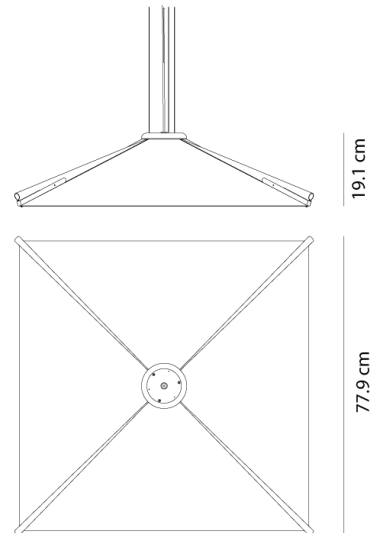

## Salina Exterior Pendant

by Francesca de Giorgi

Salina, an ethereal pendant lamp, features a lightweight design with soft lines. Gracefully suspended, it casts captivating shadows while illuminating the area below. Crafted from folded fabric with four pinces, it achieves a dynamic balance of lines and curves, resembling a watercolor painting. Salina has an ingress protection rating of IP55 and is suitable for high humidity indoor spaces and outdoor areas like porches, loggias, terraces, and gardens. The shade is composed of fabric by Kvadrat and is available in cream, vanilla, granite, or rose sand finish.

<b>Designer</b>	Francesca de Giorgi
<b>Supplier</b>	Axo Light
<b>Country</b>	Italy
<b>SKU</b>	AX S/SALINA/SML/VANILLA
<b>Finish</b>	Vanilla
<b>Size</b>	Small

Product Dimensions

<b>Materials</b>	Fabric by Kvadrat	<b>Source</b>	8.6W 24v Dim To Warm LED	<b>Colour Temp</b>	2500K to 4100K
<b>Output</b>	528lm	<b>CRI</b>	90	<b>IP Rating</b>	IP55
<b>Dimming</b>	Dependant on Driver	<b>Notes</b>	Driver not included		