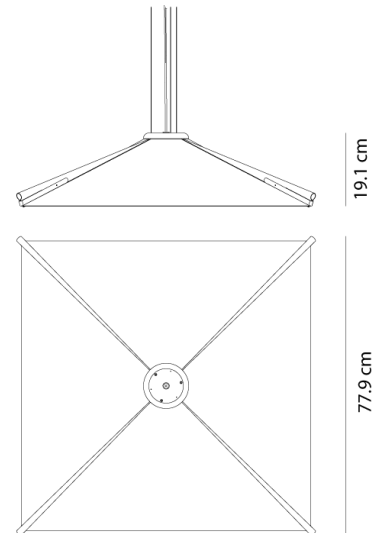

AX S/SALINA/SML/VANILLA

Salina Exterior Pendant

by Francesca de Giorgi

Salina, an ethereal pendant lamp, features a lightweight design with soft lines. Gracefully suspended, it casts captivating shadows while illuminating the area below. Crafted from folded fabric with four pinces, it achieves a dynamic balance of lines and curves, resembling a watercolor painting. Salina has an ingress protection rating of IP55 and is suitable for high humidity indoor spaces and outdoor areas like porches, loggias, terraces, and gardens. The shade is composed of fabric by Kvadrat and is available in cream, vanilla, granite, or rose sand finish.

Designer	Francesca de Giorgi
Supplier	Axo Light
Country	Italy
SKU	AX S/SALINA/SML/VANILLA
Finish	Vanilla
Size	Small

Product Dimensions

Materials	Fabric by Kvadrat	Source	8.6W 24v Dim To Warm LED	Colour Temp	2500K to 4100K
Output	528lm	CRI	90	IP Rating	IP55
Dimming	Dependant on Driver	Notes	Driver not included		