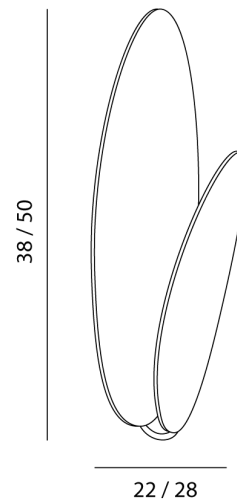

IC A/MASAI/15/2700K/GOLD/BLACK

Masai Flush Wall Light

by Marco Pagnoncelli

The peculiarity of MASAI is its curved shield on which the light is projected from an oval source. This collection of indirect wall, ceiling and pendant lamps consists of slimline die-cast aluminum profiles with inbuilt LEDs. The simple geometry and essential shape of MASAI creates a clean and sophisticated aesthetic, while its soft indirect lighting produces a comfortable atmosphere. The Masai flush wall light is available in two sizes in a variety of finish options. Made in Italy.

Designer	Marco Pagnoncelli
Supplier	Icone
Country	Italy
SKU	IC A/MASAI/15/2700K/GOLD/BLACK
Finish	Gold + Black
Size	38
Version	2700K

Product Dimensions

DEPTH: 16 / 18

Materials	Aluminium	Source	15W LED	Colour Temp	2700K
Output	1350lm	CRI	>90	Emission	Indirect
Dimming	TRIAC	Notes	Overall Dimensions: 38cm x 22cm x 16cm		