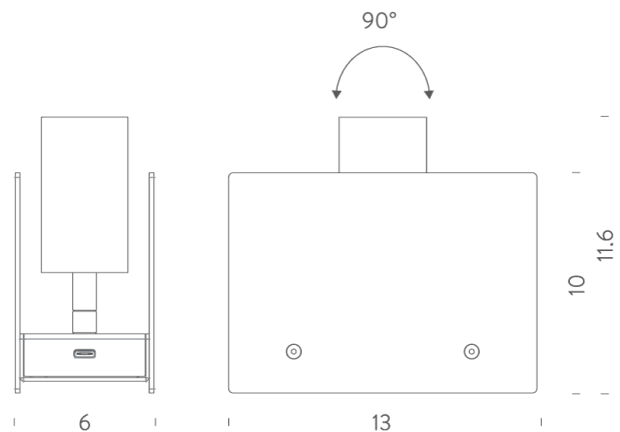

Designer	Massimo Colagrande
Supplier	Ilti Luce
Country	China
SKU	ILTI PT/PLINT/3000K/MINI/BLACK
Finish	Black

Product Dimensions

Materials	Metal	Source	2.4W LED	Colour Temp	3000K
Output	185lm	CRI	90	Emission	90 degree adjustable spot
IP Rating	IP20	Dimming	Dimmer on board	Notes	Rechargeable via 5W USB-C cable (included), power brick not supplied