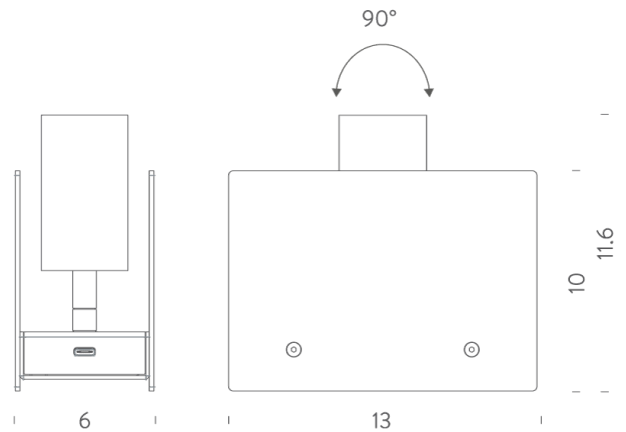

Designer	Massimo Colagrande
Supplier	Nemo
Country	Italy
SKU	NE PT/PLINT/3000K/MINI/GOLD
Finish	Gold

Product Dimensions

Materials	Metal	Source	2.4W LED	Colour Temp	3000K
Output	185lm	CRI	90	Emission	90 degree adjustable spot
IP Rating	IP20	Dimming	Dimmer on board	Notes	Rechargeable via 5W USB-C cable (included), power brick not supplied