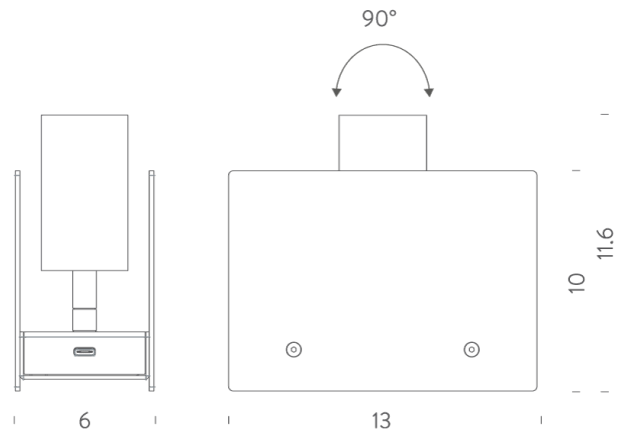

| | |
|-----------------|-------------------------------|
| Designer | Massimo Colagrande |
| Supplier | Ilti Luce |
| Country | China |
| SKU | ILTI PT/PLINT/3000K/MINI/GOLD |
| Finish | Gold |

Product Dimensions

| | | | | | |
|------------------|-------|----------------|-----------------|--------------------|--|
| Materials | Metal | Source | 2.4W LED | Colour Temp | 3000K |
| Output | 185lm | CRI | 90 | Emission | 90 degree adjustable spot |
| IP Rating | IP20 | Dimming | Dimmer on board | Notes | Rechargeable via 5W USB-C cable (included), power brick not supplied |