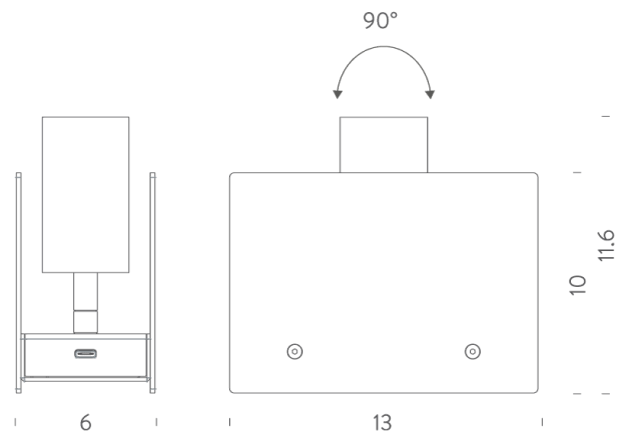

Designer	Massimo Colagrande
Supplier	Ilti Luce
Country	China
SKU	ILTI PT/PLINT/3000K/MINI/GOLD
Finish	Gold

Product Dimensions

Materials	Metal	Source	2.4W LED	Colour Temp	3000K
Output	185lm	CRI	90	Emission	90 degree adjustable spot
IP Rating	IP20	Dimming	Dimmer on board	Notes	Rechargeable via 5W USB-C cable (included), power brick not supplied