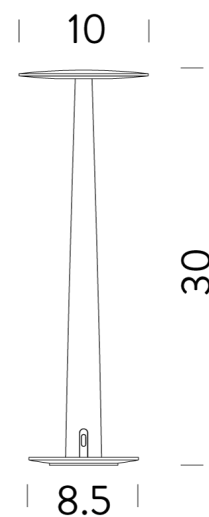

NE LT/PORTOFINO/BLUE

Portofino Table Lamp

by Valerio Sommella

Portofino is a slim, sleek and lightweight table lamp. Portable and rechargeable. A contemporary and versatile design. The result of a process guided by the redefinition of product architecture, the redistribution of components and their optimisation in terms of volume and efficiency. Made of aluminium, and in a more domestic version with a marble base in different essences.

Designer	Valerio Sommella
Supplier	Nemo
Country	Italy
SKU	NE LT/PORTOFINO/BLUE
Finish	Blue
Version	Standard

Product Dimensions

Materials	Aluminium	Source	1.8W LED	Colour Temp	2700K
Output	190lm	CRI	90	Emission	diffused, indirect
IP Rating	IP20	Dimming	3 step dimming	Notes	5hr battery life, 4.5hr charge time (light off), power brick not supplied