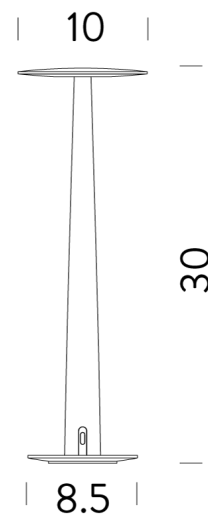

NE LT/PORTOFINO/BLUE

Portofino Table Lamp

by Valerio Sommella

Portofino is a slim, sleek and lightweight table lamp. Portable and rechargeable. A contemporary and versatile design. The result of a process guided by the redefinition of product architecture, the redistribution of components and their optimisation in terms of volume and efficiency. Made of aluminium, and in a more domestic version with a marble base in different essences.

Designer	Valerio Sommella
Supplier	Nemo
Country	Italy
SKU	NE LT/PORTOFINO/BLUE
Finish	Blue
Version	Standard

Product Dimensions

Materials	Aluminium
Output	190lm
IP Rating	IP20

Source	1.8W LED
CRI	90
Dimming	3 step dimming

Colour Temp	2700K
Emission	diffused, indirect
Notes	5hr battery life, 4.5hr charge time (light off), power brick not supplied