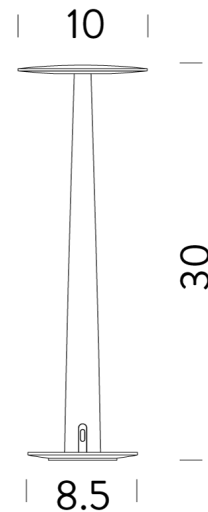

NE LT/PORTOFINO/WHITE

Portofino Table Lamp

by Valerio Sommella

Portofino is a slim, sleek and lightweight table lamp. Portable and rechargeable. A contemporary and versatile design. The result of a process guided by the redefinition of product architecture, the redistribution of components and their optimisation in terms of volume and efficiency. Made of aluminium, and in a more domestic version with a marble base in different essences.

Designer	Valerio Sommella
Supplier	Nemo
Country	Italy
SKU	NE LT/PORTOFINO/WHITE
Finish	White
Version	Standard

Product Dimensions

Materials	Aluminium	Source	1.8W LED	Colour Temp	2700K
Output	190lm	CRI	90	Emission	diffused, indirect
IP Rating	IP20	Dimming	3 step dimming	Notes	5hr battery life, 4.5hr charge time (light off), power brick not supplied