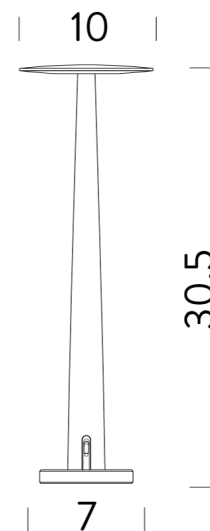

NE LT/PORTOFINO/MARBLE/BLACK

Portofino Table Lamp

by Valerio Sommella

Portofino is a slim, sleek and lightweight table lamp. Portable and rechargeable. A contemporary and versatile design. The result of a process guided by the redefinition of product architecture, the redistribution of components and their optimisation in terms of volume and efficiency. Made of aluminium, and in a more domestic version with a marble base in different essences.

Designer	Valerio Sommella
Supplier	Nemo
Country	Italy
SKU	NE LT/PORTOFINO/MARBLE/BLACK
Finish	Black
Version	Marble Base

Product Dimensions

Materials	Aluminium, marble base
Output	190lm
IP Rating	IP20

Source	1.8W LED
CRI	90
Dimming	3 step dimming