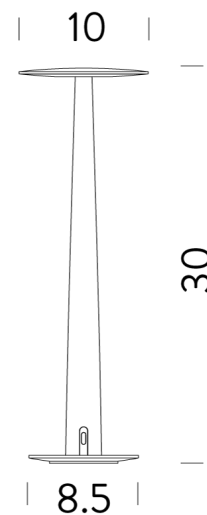

## Portofino Table Lamp

by Valerio Sommella

Portofino is a slim, sleek and lightweight table lamp. Portable and rechargeable. A contemporary and versatile design. The result of a process guided by the redefinition of product architecture, the redistribution of components and their optimisation in terms of volume and efficiency. Made of aluminium, and in a more domestic version with a marble base in different essences.

### Product Dimensions

|                  |           |                |                |                    |   |
|------------------|-----------|----------------|----------------|--------------------|---|
| <b>Materials</b> | Aluminium | <b>Source</b>  | 1.8W LED       | <b>Colour Temp</b> | 2700K   |
| <b>Output</b>    | 190lm     | <b>CRI</b>     | 90             | <b>Emission</b>    | diffused, indirect  |
| <b>IP Rating</b> | IP20      | <b>Dimming</b> | 3 step dimming | <b>Notes</b>       | 5hr battery life, 4.5hr charge time (light off), power brick not supplied |