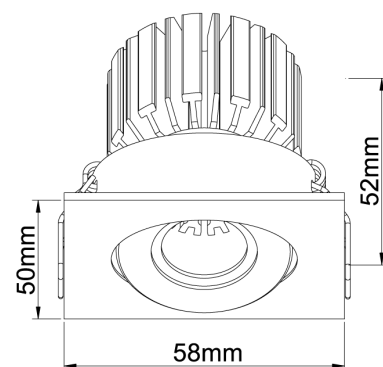

SI SOLA/KIT/3W/SQ/GIMBLE/WHITE

Sola Multi Downlight - Square Gimble

by

The Sola Multi series is a customisable collection of high-quality LED downlights. The LED module, available in a 3W or 7W version, is combined with a variety of interchangeable faces for a wide range of commercial and residential applications.

Supplier	Studio Italia
Country	China
SKU	SI SOLA/KIT/3W/SQ/GIMBLE/WHITE
Finish	White
Version	3W LED

Product Dimensions

Cut Out: Ø50mm

Materials	Aluminium	Source	3W LED	Colour Temp	3000K
Output	225lm	CRI	90	Emission	24 degree beam
IP Rating	IP20	Dimming	Non-dimmable driver supplied	Notes	Cutout: 50mm