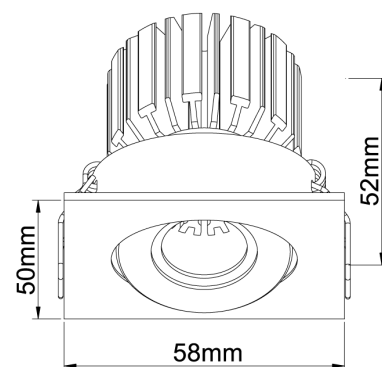

## Sola Multi Downlight - Square Gimble

by

The Sola Multi series is a customisable collection of high-quality LED downlights. The LED module, available in a 3W or 7W version, is combined with a variety of interchangeable faces for a wide range of commercial and residential applications.

### Product Dimensions

Cut Out: Ø50mm

<b>Materials</b>	Aluminium	<b>Source</b>	3W LED	<b>Colour Temp</b>	3000K
<b>Output</b>	225lm	<b>CRI</b>	90	<b>Emission</b>	24 degree beam
<b>IP Rating</b>	IP20	<b>Dimming</b>	Non-dimmable driver supplied	<b>Notes</b>	Cutout: 50mm