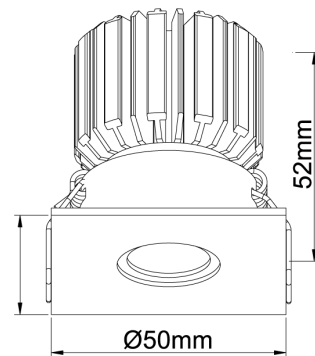

SI SOLA/KIT/3W/MINI/SQ/BLACK

Sola Multi Downlight - Mini Square

by

The Sola Multi series is a customisable collection of high-quality LED downlights. The LED module, available in a 3W or 7W version, is combined with a variety of interchangeable faces for a wide range of commercial and residential applications.

Supplier	Studio Italia
Country	China
SKU	SI SOLA/KIT/3W/MINI/SQ/BLACK
Finish	Black
Version	3W LED

Product Dimensions

Cut Out: Ø45mm

Materials	Aluminium	Source	3W LED	Colour Temp	3000K
Output	225lm	CRI	90	Emission	24 degree beam
IP Rating	IP20	Dimming	Non-dimmable driver supplied	Notes	Cutout: 45mm