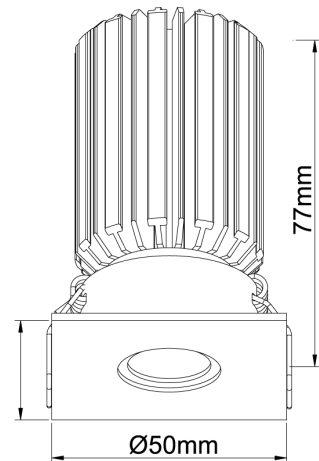

## Sola Multi Downlight - Mini Square

by

The Sola Multi series is a customisable collection of high-quality LED downlights. The LED module, available in a 3W or 7W version, is combined with a variety of interchangeable faces for a wide range of commercial and residential applications.

<b>Supplier</b>	Studio Italia
<b>Country</b>	China
<b>SKU</b>	SI SOLA/KIT/7W/MINI/SQ/BLACK
<b>Finish</b>	Black
<b>Version</b>	7W LED

### Product Dimensions

Cut Out: Ø45mm

<b>Materials</b>	Aluminium	<b>Source</b>	7W LED	<b>Colour Temp</b>	3000K
<b>Output</b>	450lm	<b>CRI</b>	90	<b>Emission</b>	30 degree beam
<b>IP Rating</b>	IP20	<b>Dimming</b>	Non-dimmable driver supplied	<b>Notes</b>	Cutout: 45mm