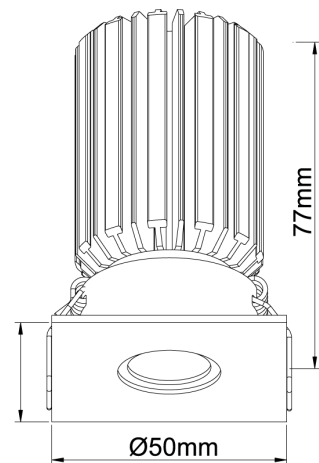

## Sola Multi Downlight - Mini Square

by

The Sola Multi series is a customisable collection of high-quality LED downlights. The LED module, available in a 3W or 7W version, is combined with a variety of interchangeable faces for a wide range of commercial and residential applications.

<b>Supplier</b>	Studio Italia
<b>Country</b>	China
<b>SKU</b>	SI SOLA/KIT/7W/MINI/SQ/BLACK
<b>Finish</b>	Black
<b>Version</b>	7W LED

### Product Dimensions

Cut Out: Ø45mm

<b>Materials</b>	Aluminium
<b>Output</b>	450lm
<b>IP Rating</b>	IP20

<b>Source</b>	7W LED
<b>CRI</b>	90
<b>Dimming</b>	Non-dimmable driver supplied

<b>Colour Temp</b>	3000K
<b>Emission</b>	30 degree beam
<b>Notes</b>	Cutout: 45mm