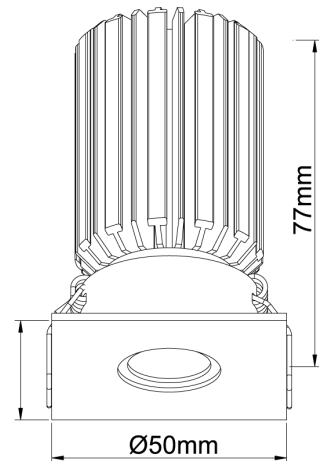

SI SOLA/KIT/7W/MINI/SQ/BLACK

Sola Multi Downlight - Mini Square

by

The Sola Multi series is a customisable collection of high-quality LED downlights. The LED module, available in a 3W or 7W version, is combined with a variety of interchangeable faces for a wide range of commercial and residential applications.

Supplier	Studio Italia
Country	China
SKU	SI SOLA/KIT/7W/MINI/SQ/BLACK
Finish	Black
Version	7W LED

Product Dimensions

Cut Out: Ø45mm

Materials	Aluminium	Source	7W LED	Colour Temp	3000K
Output	450lm	CRI	90	Emission	30 degree beam
IP Rating	IP20	Dimming	Non-dimmable driver supplied	Notes	Cutout: 45mm