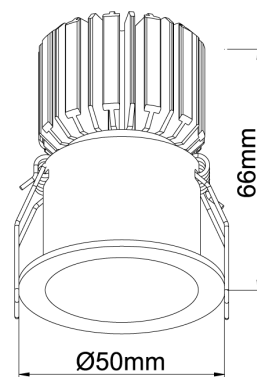

SI SOLA/KIT/3W/MINI/RND/REC/WHITE

Sola Multi Downlight - Mini Round Recessed

by

The Sola Multi series is a customisable collection of high-quality LED downlights. The LED module, available in a 3W or 7W version, is combined with a variety of interchangeable faces for a wide range of commercial and residential applications.

Product Dimensions

Cut Out: Ø45mm

Supplier	Studio Italia
Country	China
SKU	SI SOLA/KIT/3W/MINI/RND/REC/WHITE
Finish	White
Version	3W LED

Materials	Aluminium	Source	3W LED	Colour Temp	3000K
Output	225lm	CRI	90	Emission	24 degree beam
IP Rating	IP20	Dimming	Non-dimmable driver supplied	Notes	Cutout: 45mm