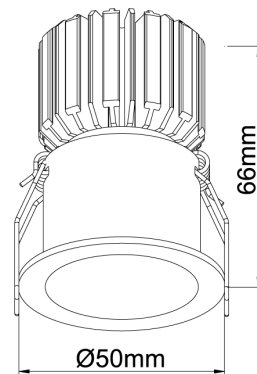

SI SOLA/KIT/3W/MINI/RND/REC/WHITE

Sola Multi Downlight - Mini Round Recessed

by Studio Italia

The Sola Multi series is a customisable collection of high-quality LED downlights. The LED module, available in a 3W or 7W version, is combined with a variety of interchangeable faces for a wide range of commercial and residential applications.

Product Dimensions

Cut Out: Ø45mm

Supplier	Studio Italia
Country	China
SKU	SI SOLA/KIT/3W/MINI/RND/REC/WHITE
Finish	White
Version	3W LED

Materials	Aluminium	Source	3W LED	Colour Temp	3000K
Output	225lm	CRI	90	Emission	24 degree beam
IP Rating	IP20	Dimming	Non-dimmable driver supplied	Notes	Cutout: 45mm