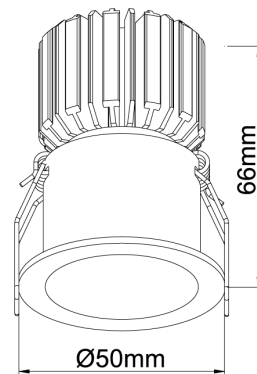

## Sola Multi Downlight - Mini Round Recessed

by

The Sola Multi series is a customisable collection of high-quality LED downlights. The LED module, available in a 3W or 7W version, is combined with a variety of interchangeable faces for a wide range of commercial and residential applications.

Product Dimensions

Cut Out: Ø45mm

<b>Supplier</b>	Studio Italia
<b>Country</b>	China
<b>SKU</b>	SI SOLA/KIT/3W/MINI/RND/REC/WHITE
<b>Finish</b>	White
<b>Version</b>	3W LED

<b>Materials</b>	Aluminium
<b>Output</b>	225lm
<b>IP Rating</b>	IP20

<b>Source</b>	3W LED
<b>CRI</b>	90
<b>Dimming</b>	Non-dimmable driver supplied

<b>Colour Temp</b>	3000K
<b>Emission</b>	24 degree beam
<b>Notes</b>	Cutout: 45mm