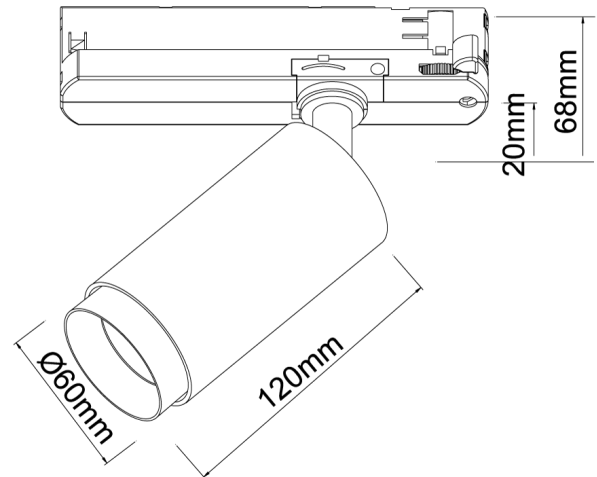

SI TK/NOVA/3C/20W/REC/24D/3K/WHITE

Nova Track Spot Light

by

Nova is an adjustable track spotlight compatible with three circuit track. The minimalist yet functional design and powerful LED makes it ideal for commercial applications. Available in white finish.

Supplier	Studio Italia
Country	China
SKU	SI TK/NOVA/3C/20W/REC/24D/3K/WHITE
Finish	White

Product Dimensions

Materials	Aluminium	Source	20W LED	Colour Temp	3000K
Output	1450lm	Emission	24 degree beam	IP Rating	IP20
Dimming	Non-dimmable	Notes	3-circuit track. Cannot be converted to single circuit or dimmable.		