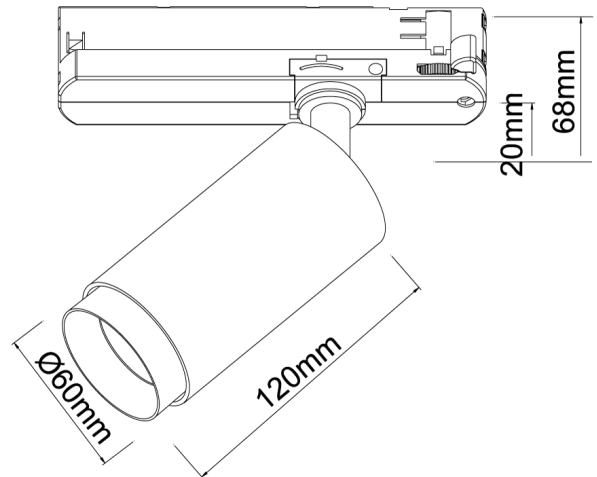

SI TK/NOVA/3C/20W/REC/24D/3K/WHITE

Nova Track Spot Light

by

Nova is an adjustable track spotlight compatible with three circuit track. The minimalist yet functional design and powerful LED makes it ideal for commercial applications. Available in white finish.

| | |
|-----------------|------------------------------------|
| Supplier | Studio Italia |
| Country | China |
| SKU | SI TK/NOVA/3C/20W/REC/24D/3K/WHITE |
| Finish | White |

Product Dimensions

| | | | | | |
|------------------|--------------|-----------------|---|--------------------|-------|
| Materials | Aluminium | Source | 20W LED | Colour Temp | 3000K |
| Output | 1450lm | Emission | 24 degree beam | IP Rating | IP20 |
| Dimming | Non-dimmable | Notes | 3-circuit track. Cannot be converted to single circuit or dimmable. | | |