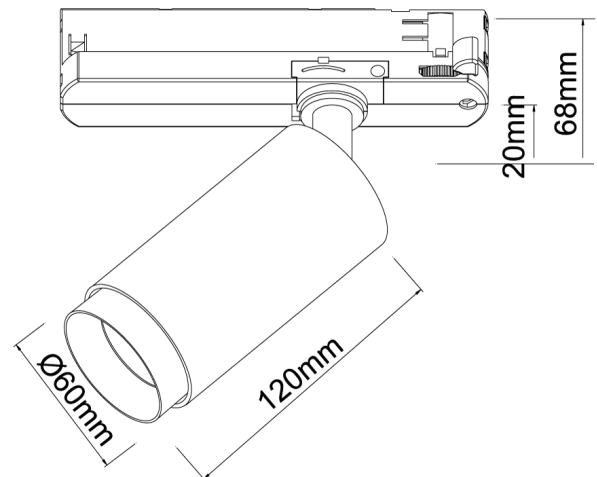

SI TK/NOVA/3C/20W/REC/24D/3K/WHITE

Nova Track Spot Light

by

Nova is an adjustable track spotlight compatible with three circuit track. The minimalist yet functional design and powerful LED makes it ideal for commercial applications. Available in white finish.

Supplier	Studio Italia
Country	China
SKU	SI TK/NOVA/3C/20W/REC/24D/3K/WHITE
Finish	White

Product Dimensions

Materials	Aluminium	Source	20W LED	Colour Temp	3000K
Output	1450lm	Emission	24 degree beam	IP Rating	IP20
Dimming	Non-dimmable	Notes	3-circuit track. Cannot be converted to single circuit or dimmable.		