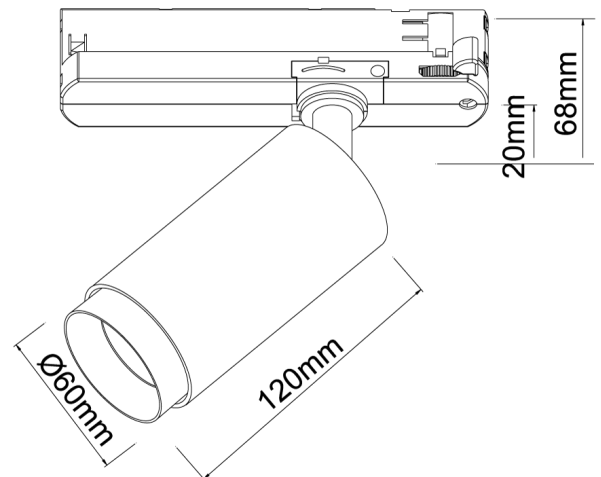

SI TK/NOVA/3C/20W/REC/24D/3K/WHITE

Nova Track Spot Light

by

Nova is an adjustable track spotlight compatible with three circuit track. The minimalist yet functional design and powerful LED makes it ideal for commercial applications. Available in white finish.

Supplier	Studio Italia
Country	China
SKU	SI TK/NOVA/3C/20W/REC/24D/3K/WHITE
Finish	White

Product Dimensions

Materials	Aluminium	Source	20W LED	Colour Temp	3000K
Output	1450lm	Emission	24 degree beam	IP Rating	IP20
Dimming	Non-dimmable	Notes	3-circuit track. Cannot be converted to single circuit or dimmable.		