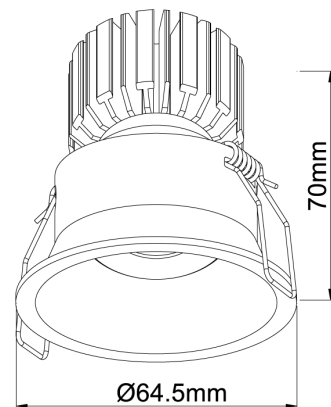

## Sola Multi Downlight - Round Recessed Gimble

by

The Sola Multi series is a customisable collection of high-quality LED downlights. The LED module, available in a 3W or 7W version, is combined with a variety of interchangeable faces for a wide range of commercial and residential applications.

### Product Dimensions

Cut Out: Ø58mm

<b>Materials</b>	Aluminium	<b>Source</b>	3W LED	<b>Colour Temp</b>	3000K
<b>Output</b>	225lm	<b>CRI</b>	90	<b>Emission</b>	24 degree beam
<b>IP Rating</b>	IP20	<b>Dimming</b>	Non-dimmable driver supplied	<b>Notes</b>	Cutout: 58mm