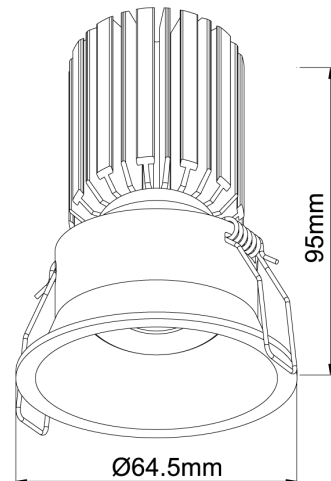

## Sola Multi Downlight - Round Recessed Gimble

by

The Sola Multi series is a customisable collection of high-quality LED downlights. The LED module, available in a 3W or 7W version, is combined with a variety of interchangeable faces for a wide range of commercial and residential applications.

<b>Supplier</b>	Studio Italia
<b>Country</b>	China
<b>SKU</b>	SI SOLA/KIT/7W/RND/REC/GIMBLE/BLACK
<b>Finish</b>	Black
<b>Version</b>	7W LED

### Product Dimensions

Cut Out: Ø58mm

<b>Materials</b>	Aluminium
<b>Output</b>	450lm
<b>IP Rating</b>	IP20

<b>Source</b>	7W LED
<b>CRI</b>	90
<b>Dimming</b>	Non-dimmable driver supplied

<b>Colour Temp</b>	3000K
<b>Emission</b>	30 degree beam
<b>Notes</b>	Cutout: 58mm