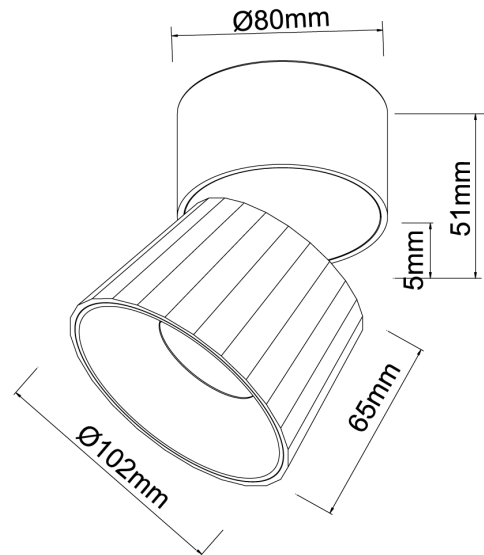

SI SKIRT/15W/38D/3K/WHITE

## Skirt Adjustable Ceiling Light

by

Skirt is an adjustable surface mounted ceiling light with a minimalist design for contemporary applications. Available in a large 15W LED, or a small 7W LED version. Trailing edge dimmable driver supplied. Available in white finish.

<b>Supplier</b>	Studio Italia
<b>Country</b>	China
<b>SKU</b>	SI SKIRT/15W/38D/3K/WHITE
<b>Size</b>	Large

Product Dimensions

<b>Materials</b>	Aluminium	<b>Source</b>	15W LED	<b>Colour Temp</b>	3000K
<b>Output</b>	1125lm	<b>CRI</b>	90	<b>Emission</b>	38 degree beam
<b>IP Rating</b>	IP20	<b>Dimming</b>	Trailing Edge	<b>Notes</b>	Overall: 115mm (H) x 102mm, Dimmable driver supplied.