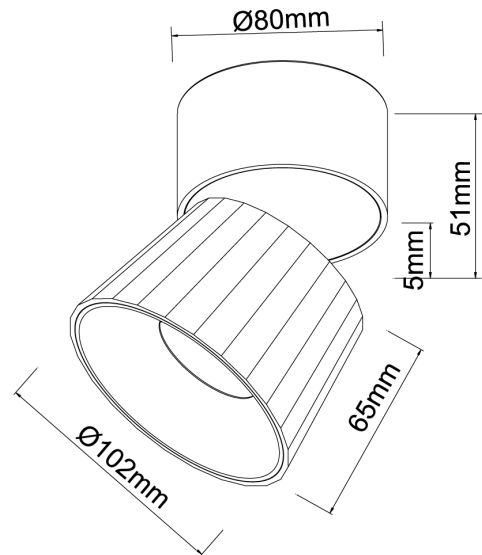

SI SKIRT/15W/38D/3K/WHITE

Skirt Adjustable Ceiling Light

by

Skirt is an adjustable surface mounted ceiling light with a minimalist design for contemporary applications. Available in a large 15W LED, or a small 7W LED version. Trailing edge dimmable driver supplied. Available in white finish.

Supplier	Studio Italia
Country	China
SKU	SI SKIRT/15W/38D/3K/WHITE
Size	Large

Product Dimensions

Materials	Aluminium	Source	15W LED	Colour Temp	3000K
Output	1125lm	CRI	90	Emission	38 degree beam
IP Rating	IP20	Dimming	Trailing Edge	Notes	Overall: 115mm (H) x 102mm, Dimmable driver supplied.