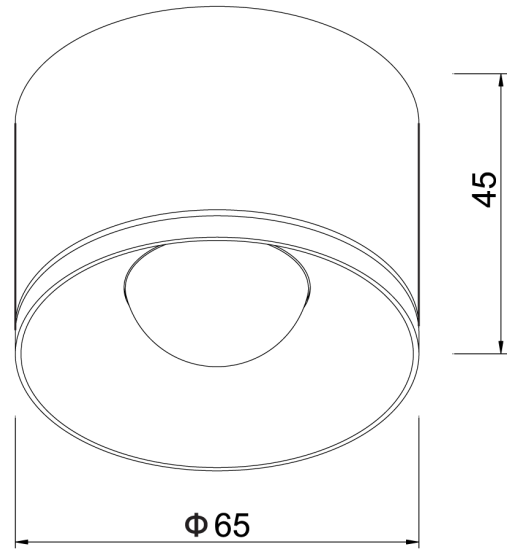

## Nelly Ceiling Light

by

Nelly is a surface mounted ceiling light with a minimalist design for contemporary applications. Equipped with an 8W LED source. PHASE dimmable. Available in white finish.

<b>Supplier</b>	Studio Italia
<b>Country</b>	China
<b>SKU</b>	SI NELLY/8W/45D/3K/WHITE
<b>Finish</b>	White

Product Dimensions

<b>Materials</b>	Aluminium
<b>Output</b>	557lm
<b>Dimming</b>	PHASE

<b>Source</b>	8W LED
<b>Emission</b>	45 degree beam
<b>Notes</b>	No driver. Load capacitor required if on PUSH dimmer.