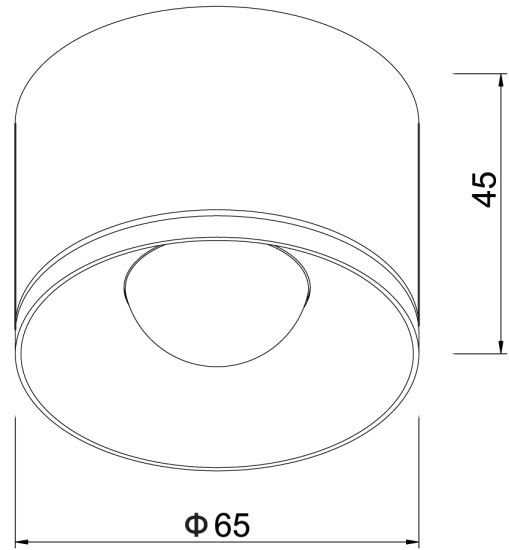

## Nelly Ceiling Light

by

Nelly is a surface mounted ceiling light with a minimalist design for contemporary applications. Equipped with an 8W LED source. PHASE dimmable. Available in white finish.

<b>Supplier</b>	Studio Italia
<b>Country</b>	China
<b>SKU</b>	SI NELLY/8W/45D/3K/BLACK
<b>Finish</b>	Black

Product Dimensions

<b>Materials</b>	Aluminium
<b>Output</b>	557lm
<b>Dimming</b>	PHASE

<b>Source</b>	8W LED
<b>Emission</b>	45 degree beam
<b>Notes</b>	No driver. Load capacitor required if on PUSH dimmer.