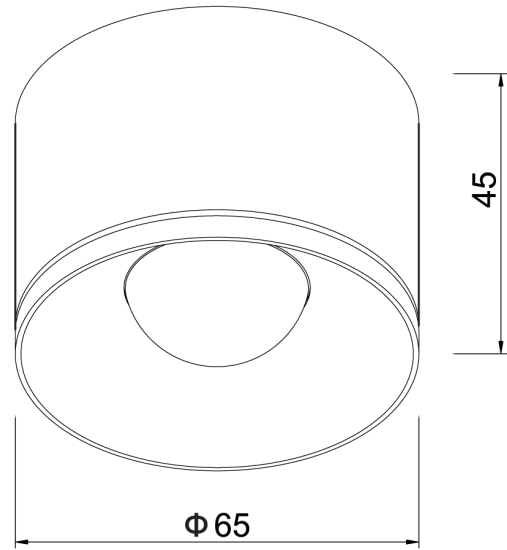

SI NELLY/8W/45D/3K/BLACK

Nelly Ceiling Light

by

Nelly is a surface mounted ceiling light with a minimalist design for contemporary applications. Equipped with an 8W LED source. PHASE dimmable. Available in white finish.

Supplier	Studio Italia
Country	China
SKU	SI NELLY/8W/45D/3K/BLACK
Finish	Black

Product Dimensions

Materials	Aluminium
Output	557lm
Dimming	PHASE

Source	8W LED
Emission	45 degree beam
Notes	No driver. Load capacitor required if on PUSH dimmer.

Colour Temp	3000K
IP Rating	IP20