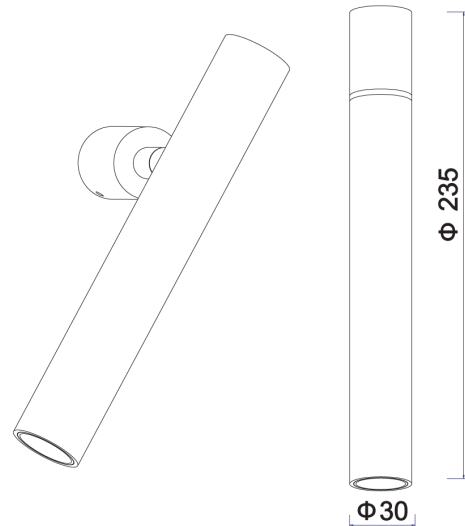

SI A/KAMILA/8W/24D/3K/BLACK

Kamila Wall Spot Light

by

Kamila is an adjustable wall light for contemporary applications. It's minimalist design is highly adjustable, allowing the light to be angled for direct or ambient illumination. Kamila spotlight can be installed on ceiling or wall surfaces and is available in black, white, or gold finish.

Supplier	Studio Italia
Country	China
SKU	SI A/KAMILA/8W/24D/3K/BLACK
Finish	Black

Product Dimensions

Materials	Aluminium	Source	8W LED	Colour Temp	3000K
Output	600lm	CRI	90	Emission	24 degree beam
Dimming	PHASE	Notes	Overall: 120mm x 50mm, Dimmable driver supplied. Must be installed remotely.		