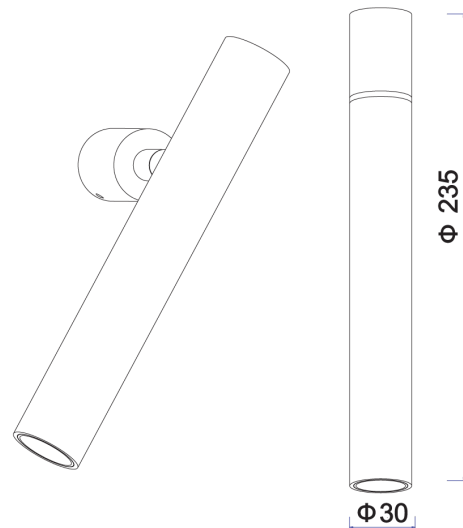

SI A/KAMILA/8W/24D/3K/GOLD

Kamila Wall Spot Light

by

Kamila is an adjustable wall light for contemporary applications. It's minimalist design is highly adjustable, allowing the light to be angled for direct or ambient illumination. Kamila spotlight can be installed on ceiling or wall surfaces and is available in black, white, or gold finish.

Supplier	Studio Italia
Country	China
SKU	SI A/KAMILA/8W/24D/3K/GOLD
Finish	Gold

Product Dimensions

Materials	Aluminium	Source	8W LED	Colour Temp	3000K
Output	600lm	CRI	90	Emission	24 degree beam
Dimming	PHASE	Notes	Overall: 120mm x 50mm, Dimmable driver supplied. Must be installed remotely.		