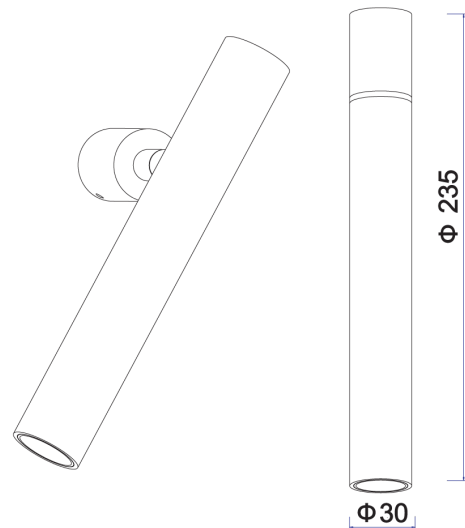

SI A/KAMILA/8W/24D/3K/GOLD

Kamila Wall Spot Light

by

Kamila is an adjustable wall light for contemporary applications. It's minimalist design is highly adjustable, allowing the light to be angled for direct or ambient illumination. Kamila spotlight can be installed on ceiling or wall surfaces and is available in black, white, or gold finish.

Supplier	Studio Italia
Country	China
SKU	SI A/KAMILA/8W/24D/3K/GOLD
Finish	Gold

Product Dimensions

Materials	Aluminium	Source	8W LED	Colour Temp	3000K
Output	600lm	CRI	90	Emission	24 degree beam
Dimming	PHASE	Notes	Overall: 120mm x 50mm, Dimmable driver supplied. Must be installed remotely.		