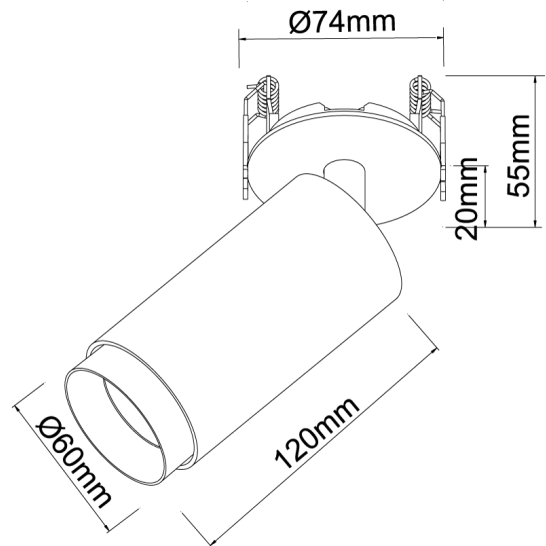

SI NOVA/20W/REC/24D/3K/WHITE

Nova Recessed Spot Light

by

Nova is an adjustable recessed ceiling spotlight. The minimalist yet functional design and powerful LED makes it ideal for commercial applications. Available in white finish.

Supplier	Studio Italia
Country	China
SKU	SI NOVA/20W/REC/24D/3K/WHITE
Finish	White

Product Dimensions

Materials	Aluminium	Source	20W LED	Colour Temp	3000K
Output	1450lm	Emission	24 degree beam	IP Rating	IP20
Dimming	Non-dimmable	Notes	Cut out: 65mm. Stem: 20mm long. Recessed plate: 74mm. Non-dimmable driver supplied.		