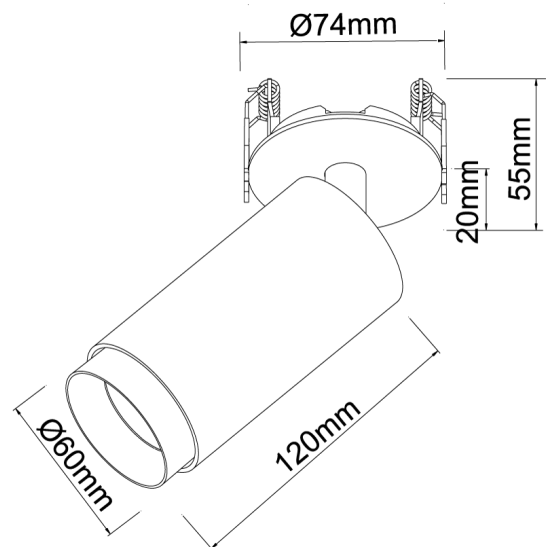

## Nova Recessed Spot Light

by

Nova is an adjustable recessed ceiling spotlight. The minimalist yet functional design and powerful LED makes it ideal for commercial applications. Available in white finish.

<b>Supplier</b>	Studio Italia
<b>Country</b>	China
<b>SKU</b>	SI NOVA/20W/REC/24D/3K/WHITE
<b>Finish</b>	White

Product Dimensions

<b>Materials</b>	Aluminium	<b>Source</b>	20W LED	<b>Colour Temp</b>	3000K
<b>Output</b>	1450lm	<b>Emission</b>	24 degree beam	<b>IP Rating</b>	IP20
<b>Dimming</b>	Non-dimmable	<b>Notes</b>	Cut out: 65mm. Stem: 20mm long. Recessed plate: 74mm. Non-dimmable driver supplied.		