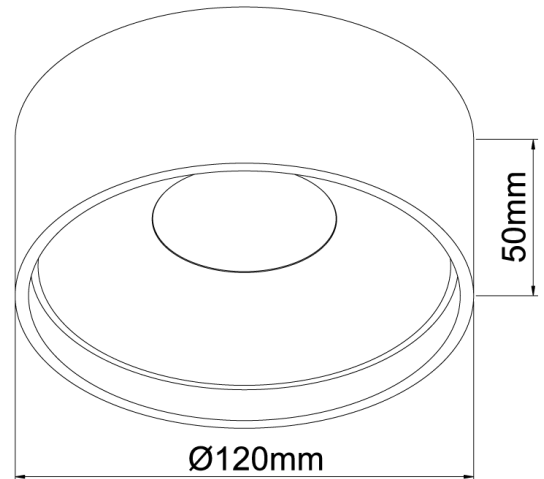

SI FLAT/120/8W/3K/WHITE

Flat Ceiling Light

by

Flat is a surface mounted ceiling light with a minimalist design for contemporary applications. Equipped with an 8W LED source. PHASE dimmable. Available in white finish.

Supplier	Studio Italia
Country	China
SKU	SI FLAT/120/8W/3K/WHITE
Finish	White

Product Dimensions

Materials	Aluminium	Source	8W LED	Colour Temp	3000K
Output	700lm	IP Rating	IP20	Dimming	PHASE
Notes	No driver. Load capacitor required if on PUSH dimmer.				