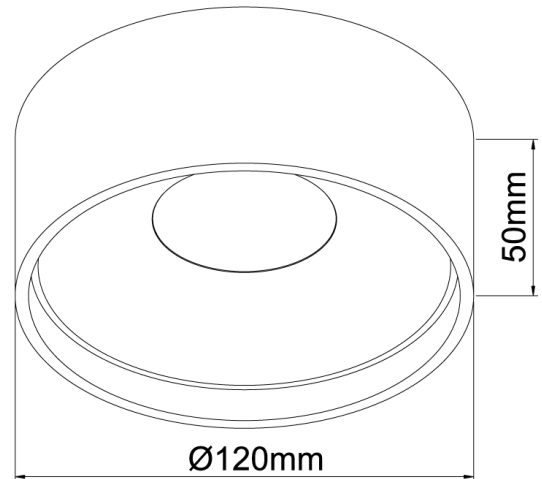

SI FLAT/120/8W/3K/WHITE

Flat Ceiling Light

by

Flat is a surface mounted ceiling light with a minimalist design for contemporary applications. Equipped with an 8W LED source. PHASE dimmable. Available in white finish.

Supplier	Studio Italia
Country	China
SKU	SI FLAT/120/8W/3K/WHITE
Finish	White

Product Dimensions

Materials	Aluminium	Source	8W LED	Colour Temp	3000K
Output	700lm	IP Rating	IP20	Dimming	PHASE
Notes	No driver. Load capacitor required if on PUSH dimmer.				