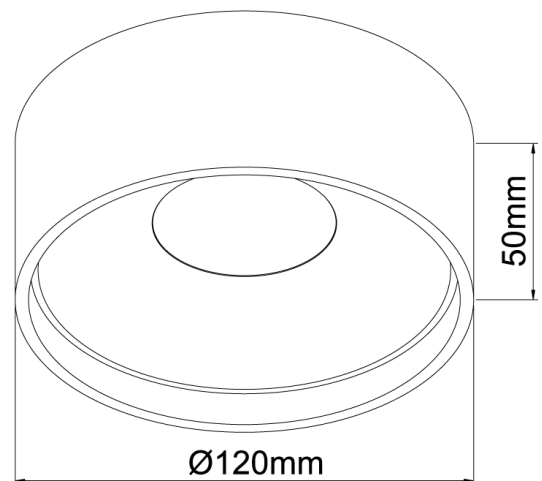

SI FLAT/120/8W/3K/WHITE

Flat Ceiling Light

by

Flat is a surface mounted ceiling light with a minimalist design for contemporary applications. Equipped with an 8W LED source. PHASE dimmable. Available in white finish.

Supplier	Studio Italia
Country	China
SKU	SI FLAT/120/8W/3K/WHITE
Finish	White

Product Dimensions

Materials	Aluminium	Source	8W LED	Colour Temp	3000K
Output	700lm	IP Rating	IP20	Dimming	PHASE
Notes	No driver. Load capacitor required if on PUSH dimmer.				