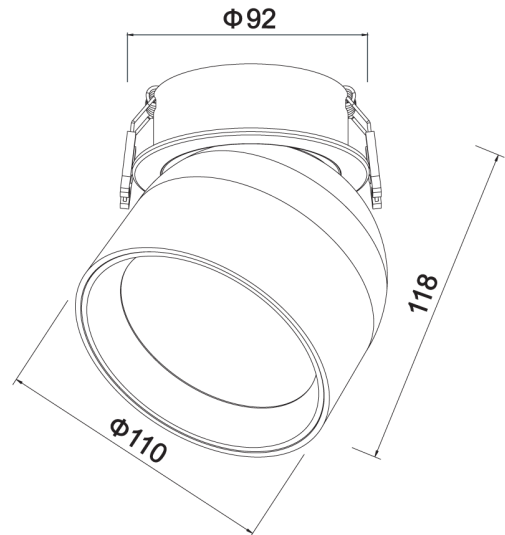

## Dome Recessed Adjustable Downlight

by

Dome is an adjustable recessed downlight for contemporary applications. The barrel can be adjusted for task illumination. Equipped with a 12W LED with a 38 degree beam. Phase dimmable driver supplied. Available in white finish.

<b>Supplier</b>	Studio Italia
<b>Country</b>	China
<b>SKU</b>	SI DOME/12W/ADJ/38D/3K/WHITE
<b>Finish</b>	White

Product Dimensions

<b>Weight</b>	0.9kg	<b>Materials</b>	Aluminium	<b>Source</b>	12W LED
<b>Colour Temp</b>	3000K	<b>Output</b>	900lm	<b>CRI</b>	90
<b>Emission</b>	38 degree beam	<b>IP Rating</b>	IP32	<b>Dimming</b>	PHASE
<b>Notes</b>	Overall: 130mm x 115mm, Cut out: 80mm				