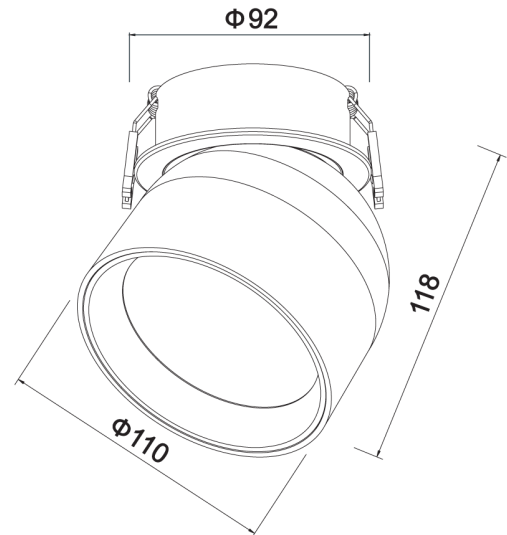

## Dome Recessed Adjustable Downlight

by

Dome is an adjustable recessed downlight for contemporary applications. The barrel can be adjusted for task illumination. Equipped with a 12W LED with a 38 degree beam. Phase dimmable driver supplied. Available in white finish.

<b>Supplier</b>	Studio Italia
<b>Country</b>	China
<b>SKU</b>	SI DOME/12W/ADJ/38D/3K/WHITE
<b>Finish</b>	White

Product Dimensions

<b>Weight</b>	0.9kg	<b>Materials</b>	Aluminium	<b>Source</b>	12W LED
<b>Colour Temp</b>	3000K	<b>Output</b>	900lm	<b>CRI</b>	90
<b>Emission</b>	38 degree beam	<b>IP Rating</b>	IP32	<b>Dimming</b>	PHASE
<b>Notes</b>	Overall: 130mm x 115mm, Cut out: 80mm				