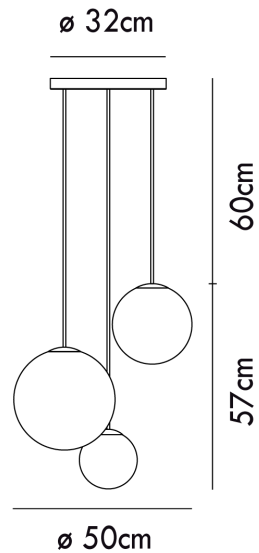

## Puppet Round Pendant

by Romani Sacconi Architetti Associati

Contemporary lighting system featuring up to 24 hanging mouth blown crystal pendants, suspended from a round mounting plate affixed to the ceiling. Every version of the PUPPET ROUND utilizes a combination of small, medium, and large sphere pendants to create an elegant composition. Each glass diffuser features an irregular lined degrade finish, producing a soft cloudy pattern on surrounding surfaces. Available in various sizes and colour options.

### Product Dimensions

<b>Weight</b>	6kg	<b>Materials</b>	Blown Glass
<b>IP Rating</b>	IP20	<b>Dimming</b>	Dependent on globe

<b>Source</b>	3 x G9 60W (Max)
<b>Notes</b>	Lined diffuser creates patterned illumination