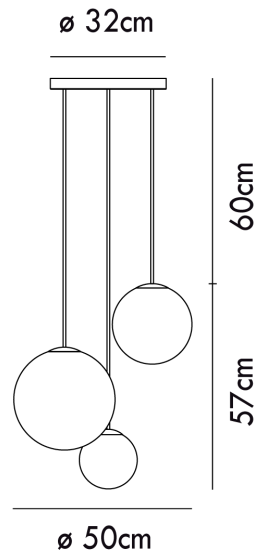

VI S/PUPPET/R3/CHROME/SMOKE

Puppet Round Pendant

by Romani Saccani Architetti Associati

Contemporary lighting system featuring up to 24 hanging mouth blown crystal pendants, suspended from a round mounting plate affixed to the ceiling. Every version of the PUPPET ROUND utilizes a combination of small, medium, and large sphere pendants to create an elegant composition. Each glass diffuser features an irregular lined degrade finish, producing a soft cloudy pattern on surrounding surfaces. Available in various sizes and colour options.

Designer	Romani Saccani Architetti Associati
Supplier	Vistosi
Country	Italy
SKU	VI S/PUPPET/R3/CHROME/SMOKE
Glass Finish	Smoke
Frame Finish	Chrome
Size	3 Light

Product Dimensions

Weight	6kg	Materials	Blown Glass
IP Rating	IP20	Dimming	Dependent on globe

Source	3 x G9 60W (Max)
Notes	Lined diffuser creates patterned illumination