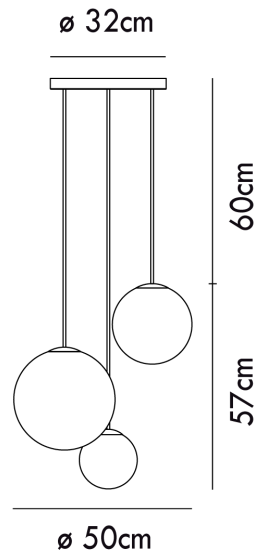

VI S/PUPPET/R3/BLACK/AMBER

Puppet Round Pendant

by Romani Saccani Architetti Associati

Contemporary lighting system featuring up to 24 hanging mouth blown crystal pendants, suspended from a round mounting plate affixed to the ceiling. Every version of the PUPPET ROUND utilizes a combination of small, medium, and large sphere pendants to create an elegant composition. Each glass diffuser features an irregular lined degrade finish, producing a soft cloudy pattern on surrounding surfaces. Available in various sizes and colour options.

Designer	Romani Saccani Architetti Associati
Supplier	Vistosi
Country	Italy
SKU	VI S/PUPPET/R3/BLACK/AMBER
Glass Finish	Amber
Frame Finish	Matt Black
Size	3 Light

Product Dimensions

Weight	6kg	Materials	Blown Glass
IP Rating	IP20	Dimming	Dependent on globe

Source	3 x G9 60W (Max)
Notes	Lined diffuser creates patterned illumination