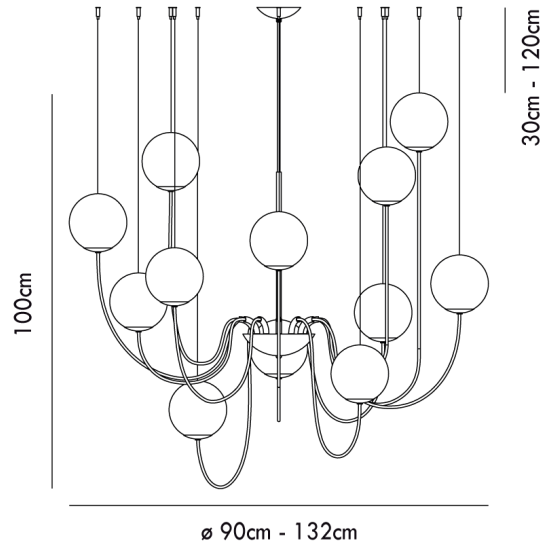

VI S/PUPPET/12P/BLACK/SMOKE

Puppet Chandelier

by Romani Saccani Architetti Associati

Contemporary lighting system featuring up to 36 cable arms, each holding a mouth blown crystal sphere, with an overall structure suspended by a stainless steel cable affixed to the ceiling. Each arm can be adjusted based on personal preference, allowing the chandelier to be highly customizable in its appearance. Each glass diffuser features an irregular lined degrade finish, producing a soft cloudy pattern on surrounding surfaces. Available with clear, smoke, amber, or white pendants.

Designer	Romani Saccani Architetti Associati
Supplier	Vistosi
Country	Italy
SKU	VI S/PUPPET/12P/BLACK/SMOKE
Glass Finish	Smoke
Frame Finish	Matt Black
Size	12 Light

Product Dimensions

Weight	17kg	Materials	Blown Glass	Source	12 x G9 60W
IP Rating	IP20	Dimming	Dependent on globe	Notes	Lined diffuser creates patterned illumination, adjustable cable arms for custom configurations