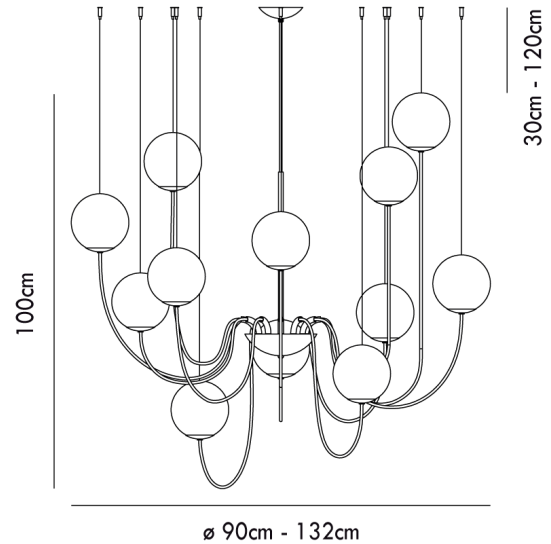

VI S/PUPPET/12P/BLACK/SMOKE

Puppet Chandelier

by Romani Saccani Architetti Associati

Contemporary lighting system featuring up to 36 cable arms, each holding a mouth blown crystal sphere, with an overall structure suspended by a stainless steel cable affixed to the ceiling. Each arm can be adjusted based on personal preference, allowing the chandelier to be highly customizable in its appearance. Each glass diffuser features an irregular lined degrade finish, producing a soft cloudy pattern on surrounding surfaces. Available with clear, smoke, amber, or white pendants.

Designer	Romani Saccani Architetti Associati
Supplier	Vistosi
Country	Italy
SKU	VI S/PUPPET/12P/BLACK/SMOKE
Glass Finish	Smoke
Frame Finish	Matt Black
Size	12 Light

Product Dimensions

Weight	17kg	Materials	Blown Glass	Source	12 x G9 60W
IP Rating	IP20	Dimming	Dependent on globe	Notes	Lined diffuser creates patterned illumination, adjustable cable arms for custom configurations