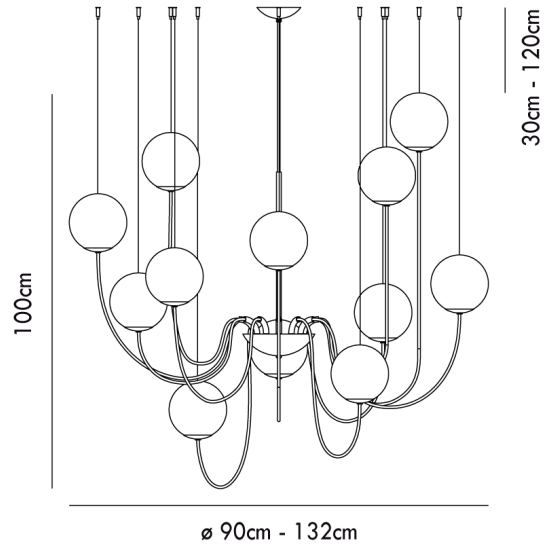

## Puppet Chandelier

by Romani Sacconi Architetti Associati

Contemporary lighting system featuring up to 36 cable arms, each holding a mouth blown crystal sphere, with an overall structure suspended by a stainless steel cable affixed to the ceiling. Each arm can be adjusted based on personal preference, allowing the chandelier to be highly customizable in its appearance. Each glass diffuser features an irregular lined degrade finish, producing a soft cloudy pattern on surrounding surfaces. Available with clear, smoke, amber, or white pendants.

<b>Designer</b>	Romani Sacconi Architetti Associati
<b>Supplier</b>	Vistosi
<b>Country</b>	Italy
<b>SKU</b>	VI S/PUPPET/12P/CHROME/AMBER
<b>Glass Finish</b>	Amber
<b>Frame Finish</b>	Chrome
<b>Size</b>	12 Light

### Product Dimensions

<b>Weight</b>	17kg	<b>Materials</b>	Blown Glass	<b>Source</b>	12 x G9 60W
<b>IP Rating</b>	IP20	<b>Dimming</b>	Dependent on globe	<b>Notes</b>	Lined diffuser creates patterned illumination, adjustable cable arms for custom configurations