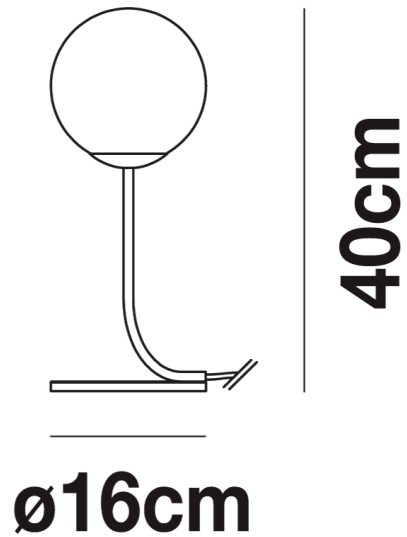

## Puppet Table Lamp

by Romani Sacconi Architetti Associati

Simple and elegant, the Puppet Table Light is perfect for contemporary spaces. A mouth blown glass diffuser features an irregular lined degrade finish, producing a soft cloudy pattern on surrounding surfaces. Available in a variety of finish options.

### Product Dimensions

<b>Weight</b>	2.5kg	<b>Materials</b>	Blown Glass	<b>Source</b>	1 x G9 60W Max
<b>IP Rating</b>	IP20				