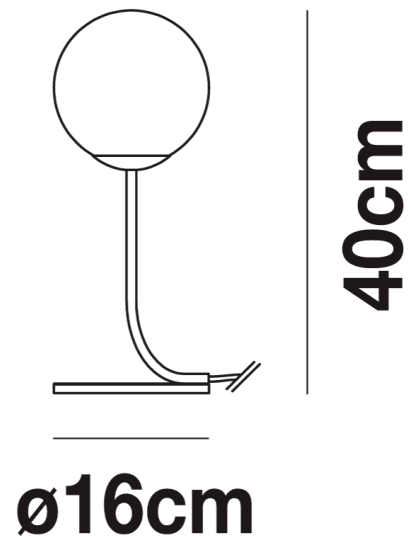

VI LT/PUPPET/P/CHROME/SMOKE

Puppet Table Lamp

by Romani Sacconi Architetti Associati

Simple and elegant, the Puppet Table Light is perfect for contemporary spaces. A mouth blown glass diffuser features an irregular lined degrade finish, producing a soft cloudy pattern on surrounding surfaces. Available in a variety of finish options.

Designer	Romani Sacconi Architetti Associati
Supplier	Vistosi
Country	Italy
SKU	VI LT/PUPPET/P/CHROME/SMOKE
Glass Finish	Smoke
Frame Finish	Chrome

Product Dimensions

Weight	2.5kg	Materials	Blown Glass	Source	1 x G9 60W Max
IP Rating	IP20				