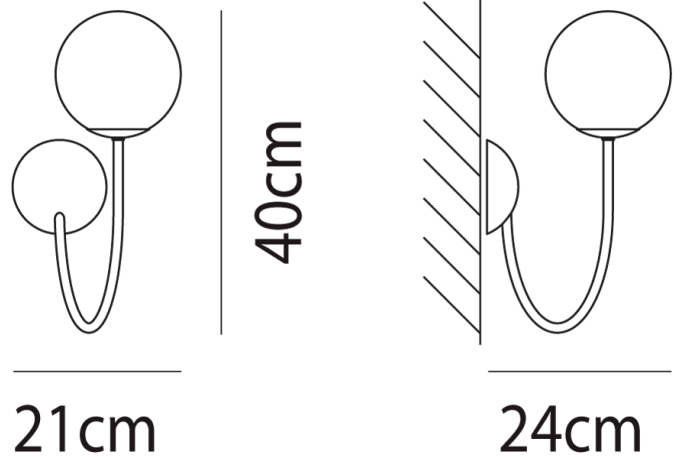

VI A/PUPPET/P/CHROME/CRYSTAL

Puppet Wall Light

by Romani Sacconi Architetti Associati

Simple and elegant, the Puppet Wall Light is perfect for contemporary spaces. A mouth blown glass diffuser features an irregular lined degrade finish, producing a soft cloudy pattern on surrounding surfaces. Available in a variety of finish options.

Designer Romani Sacconi Architetti Associati

Supplier Vistosi

Country Italy

SKU VI A/PUPPET/P/CHROME/CRYSTAL

Glass Finish Crystal

Frame Finish Chrome

Product Dimensions

Materials Blown Glass