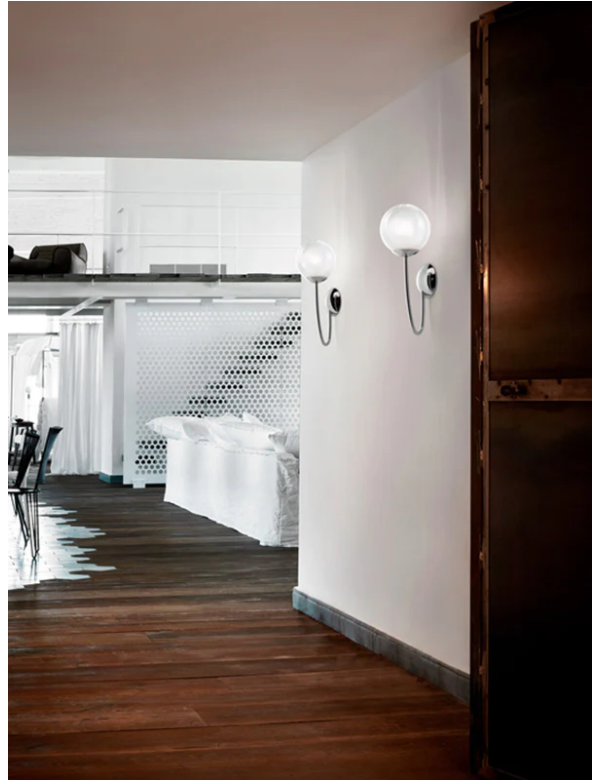

VI A/PUPPET/P/CHROME/CRYSTAL

Puppet Wall Light

by Romani Sacconi Architetti Associati

Simple and elegant, the Puppet Wall Light is perfect for contemporary spaces. A mouth blown glass diffuser features an irregular lined degrade finish, producing a soft cloudy pattern on surrounding surfaces. Available in a variety of finish options.