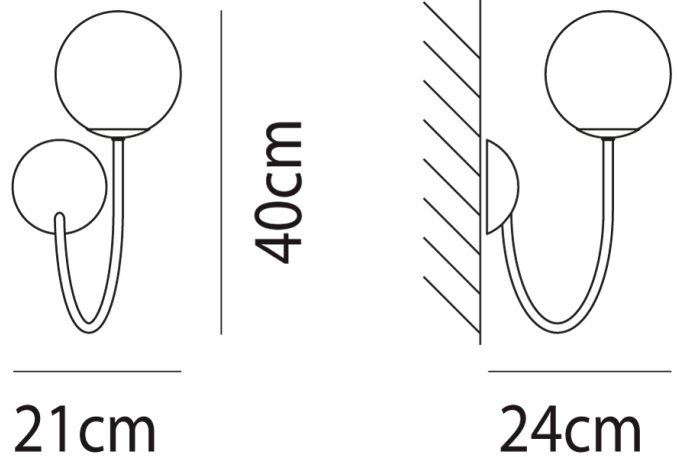

### Product Dimensions

**Materials** Blown Glass

**Source** 1 x G9 60W Max

**IP Rating** IP20

**Dimming** Dependent on globe