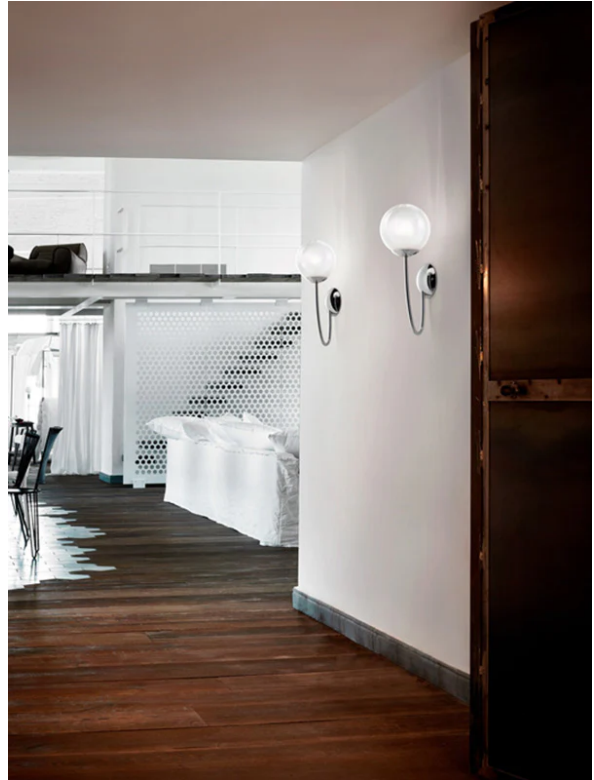

VI A/PUPPET/P/CHROME/AMBER

Puppet Wall Light

by Romani Sacconi Architetti Associati

Simple and elegant, the Puppet Wall Light is perfect for contemporary spaces. A mouth blown glass diffuser features an irregular lined degrade finish, producing a soft cloudy pattern on surrounding surfaces. Available in a variety of finish options.