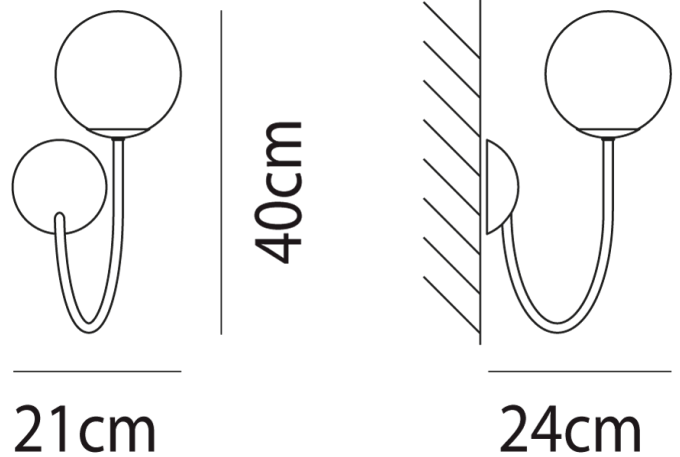

VI A/PUPPET/P/CHROME/AMBER

Puppet Wall Light

by Romani Sacconi Architetti Associati

Simple and elegant, the Puppet Wall Light is perfect for contemporary spaces. A mouth blown glass diffuser features an irregular lined degrade finish, producing a soft cloudy pattern on surrounding surfaces. Available in a variety of finish options.

Designer Romani Sacconi Architetti Associati

Supplier Vistosi

Country Italy

SKU VI A/PUPPET/P/CHROME/AMBER

Glass Finish Amber

Frame Finish Chrome

Product Dimensions

Materials Blown Glass