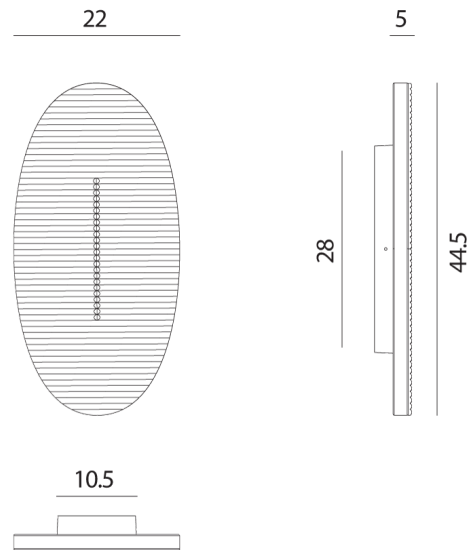

<b>Designer</b>	Giovanni Lauda
<b>Supplier</b>	Rotaliana
<b>Country</b>	Italy
<b>SKU</b>	RO A/TOTEM+TABU/W1/3K/DOVE GREY
<b>Finish</b>	Dove Grey
<b>Dimming</b>	Non-Dimmable

Product Dimensions

<b>Materials</b>	Die-cast aluminium frame, silicone perimeter optic and a thin screen	<b>Source</b>	34W LED	<b>Colour Temp</b>	3000K
<b>Output</b>	2600lm	<b>CRI</b>	90	<b>IP Rating</b>	IP20
<b>Dimming</b>	Non-Dimmable				